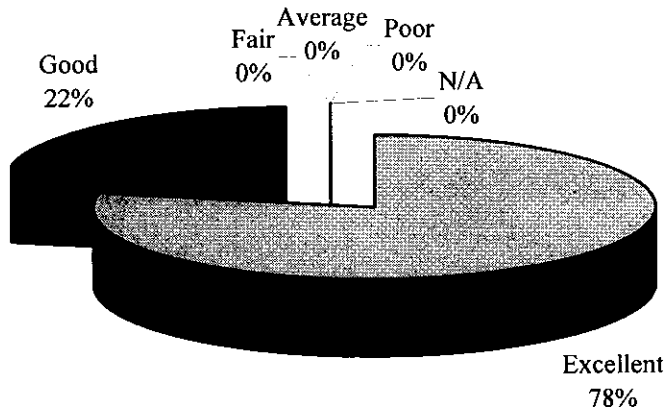

**University of Arkansas at Little Rock
New Student Orientation Evaluation
Evaluation Report**

On Thursday, January 12, 2006, a **New Student Orientation** was held at Donaghey Student Center Room A, B & C from 8:30 am to 11:30 am. Participants were asked to complete a 'New Student Orientation Evaluation' survey sheet for the rating of various aspect of orientation program. Report based on survey is as follows:

Check-in

Particulars	No. of Response	Percentage
Excellent	51	78.46%
Good	14	21.54%
Average	0	0.00%
Fair	0	0.00%
Poor	0	0.00%
N/A	0	0.00%
Total	65	100%

Check-in

Comments:

- The leaders all put on smiles and were helpful
- I enjoyed breakfast and the friendly people
- Friendly greeters a great plus!
- Students were very professional
- Presentations were great
- Quick and hassle free
- The check in was wonderful, they already know what we were here for
- Continental breakfast great idea while waiting