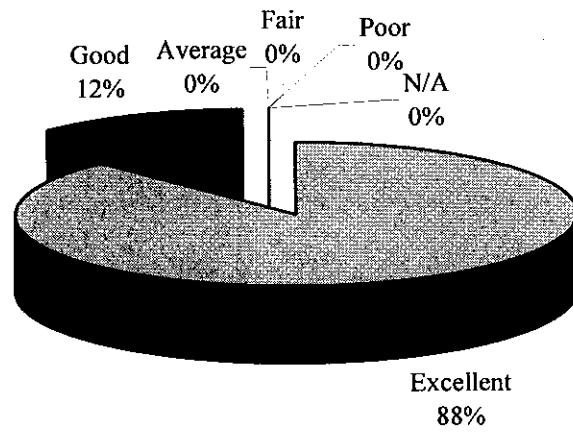

Making Informed Decisions

Particulars	No. of Response	Percentage
Excellent	57	87.69%
Good	8	12.31%
Average	0	0.00%
Fair	0	0.00%
Poor	0	0.00%
N/A	0	0.00%
Total	65	100%

Making Informed Decisions

Comments:

- Excellent