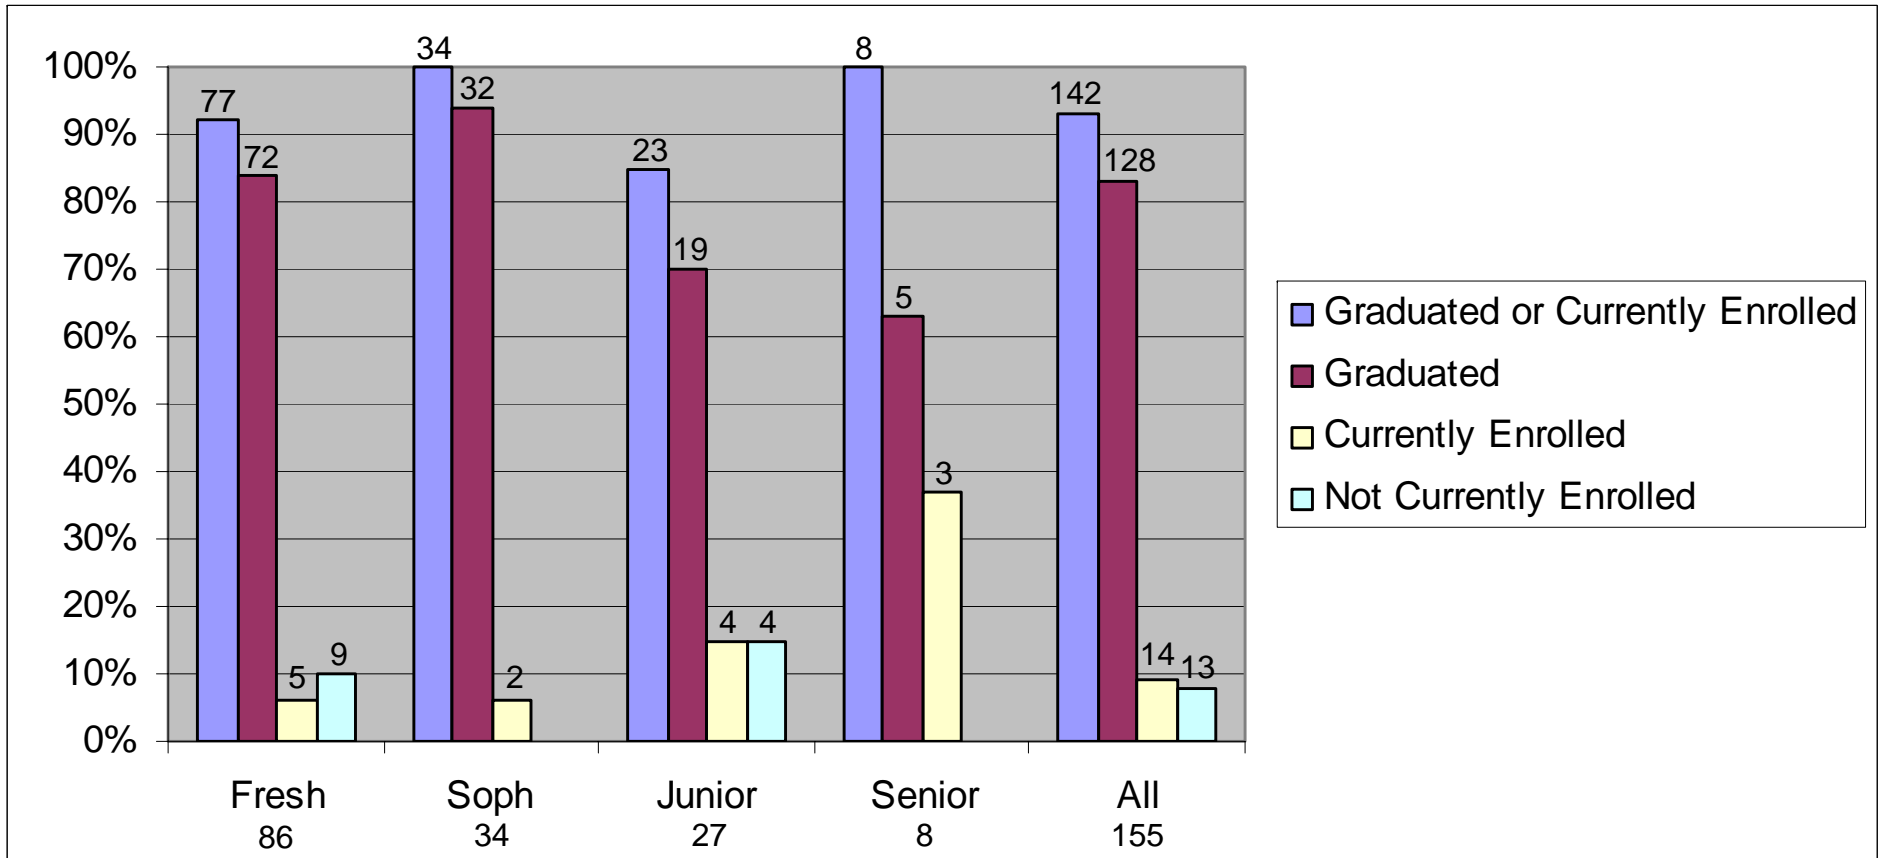

# Graduation Rate of Senior Co-op Students Spring 2005 – Fall 2007

	Fresh	Soph	Junior	Senior	All	Transfers
Graduated or Currently Enrolled	92%	100%	85%	100%	93%	94%
Graduated	84%	94%	70%	63%	83%	81%
Currently Enrolled	6%	6%	15%	37%	9%	13%
Not Currently Enrolled	10%	0%	15%	0%	8%	6%