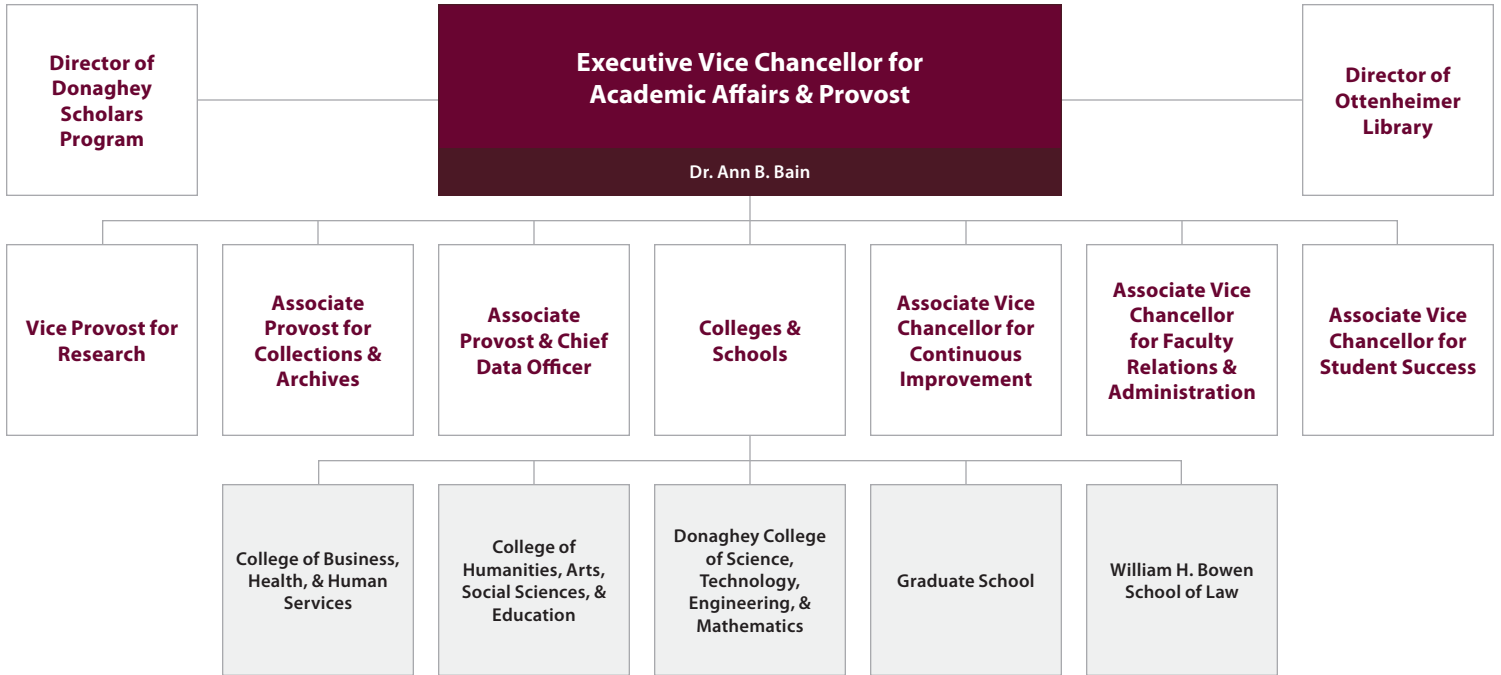

University Administration Organizational Chart

University Administration Organizational Chart

University Administration Organizational Chart

Vice Chancellor for Student Affairs & Chief Data Officer

Dr. Cody Decker

University Administration Organizational Chart

University Administration Organizational Chart

University Administration Organizational Chart

Director of Athletics

George L. Lee