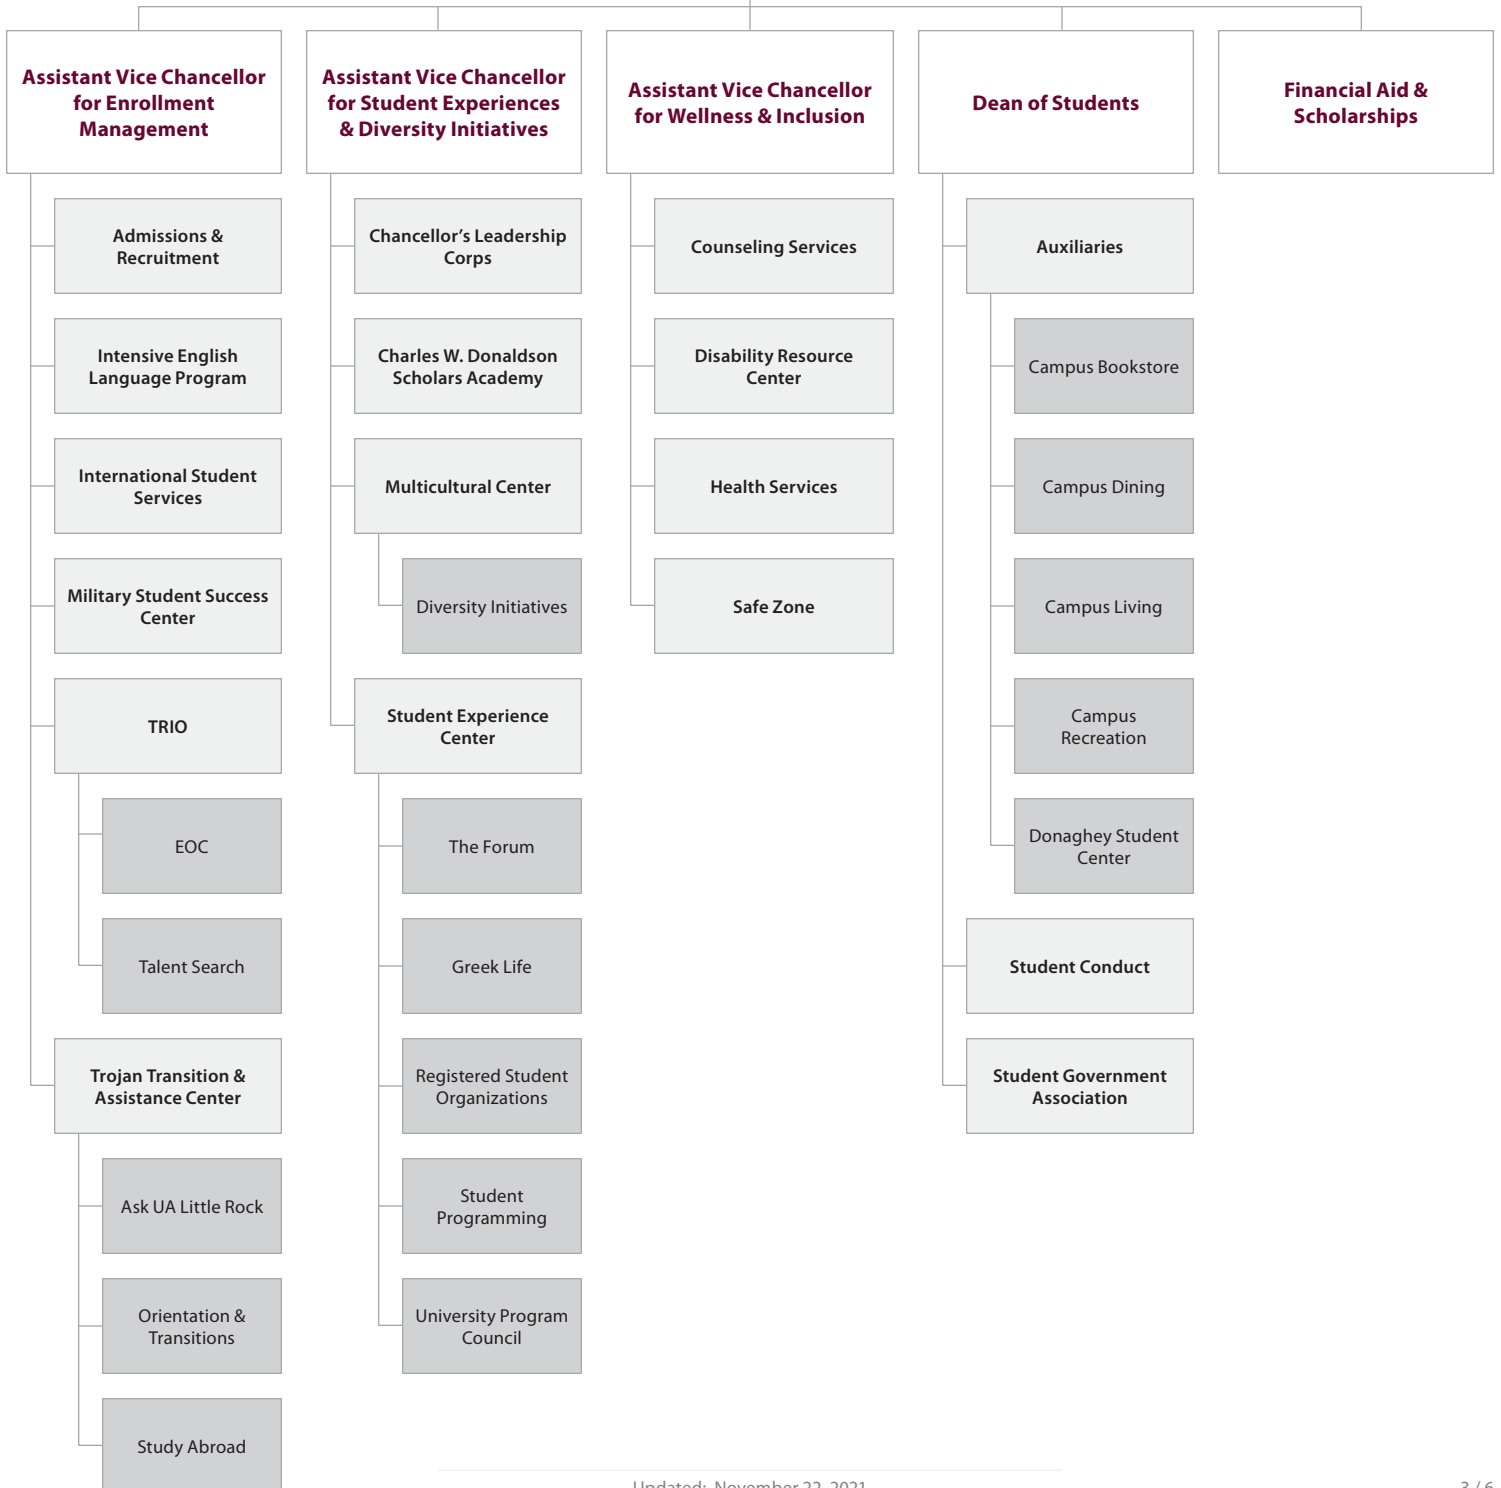

University Administration Organizational Chart

University Administration Organizational Chart

University Administration Organizational Chart

Vice Chancellor for Student Affairs & Chief Data Officer

Dr. Cody Decker

University Administration Organizational Chart

University Administration Organizational Chart

University Administration Organizational Chart

Director of Athletics

George L. Lee