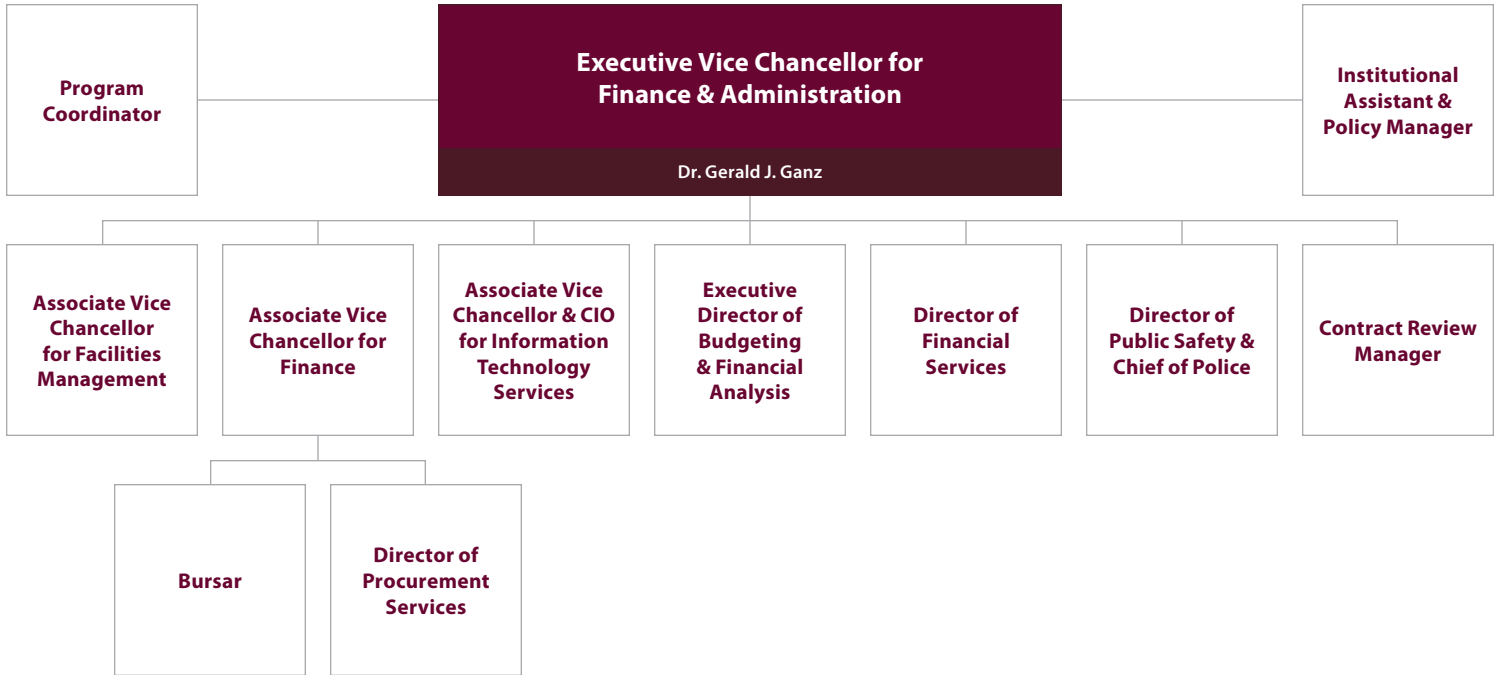

University Administration Organizational Chart

University Administration Organizational Chart

University Administration Organizational Chart

Vice Chancellor for Student Affairs & Chief Data Officer

Dr. Cody Decker

University Administration Organizational Chart

University Administration Organizational Chart

University Administration Organizational Chart

Director of Athletics

George L. Lee