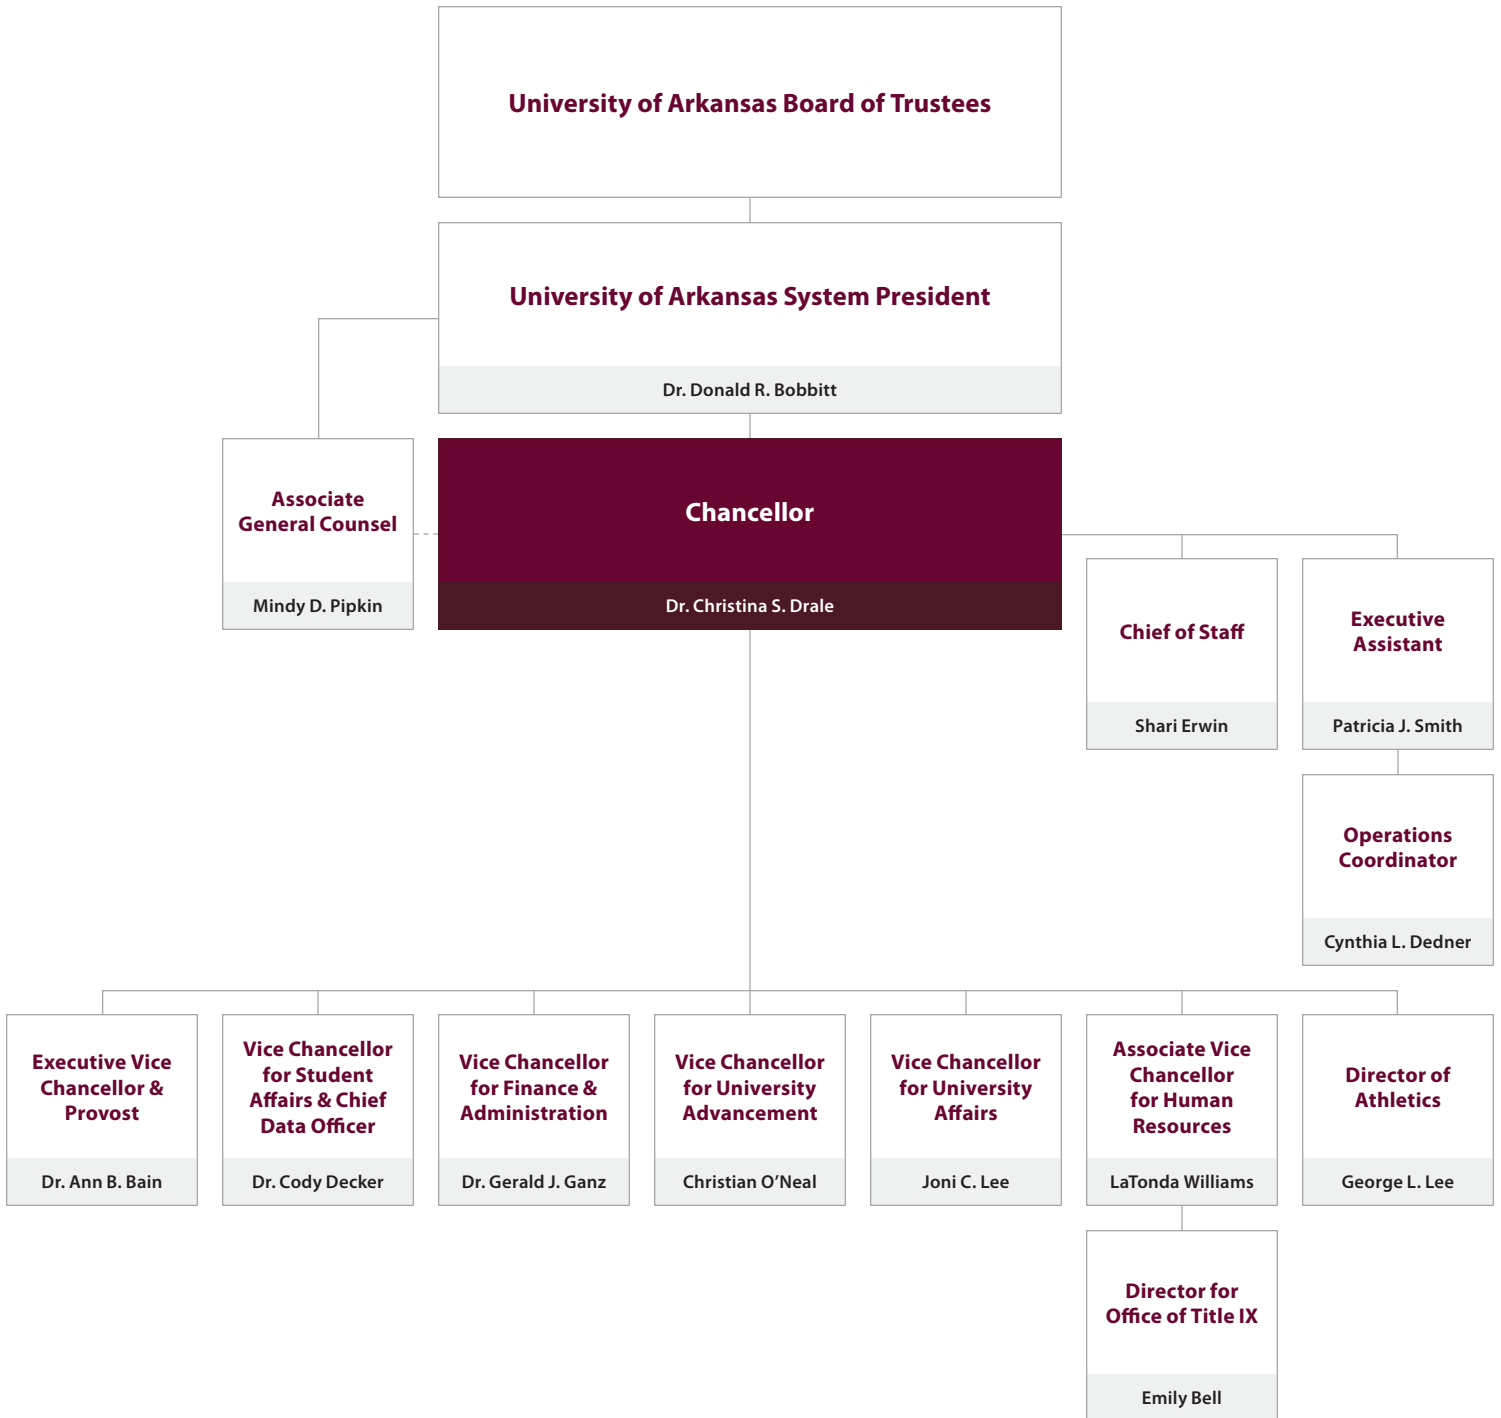

University Administration Organizational Chart

University Administration Organizational Chart

University Administration Organizational Chart

Vice Chancellor for Student Affairs & Chief Data Officer

Dr. Cody Decker

University Administration Organizational Chart

University Administration Organizational Chart

University Administration Organizational Chart

Director of Athletics

George L. Lee