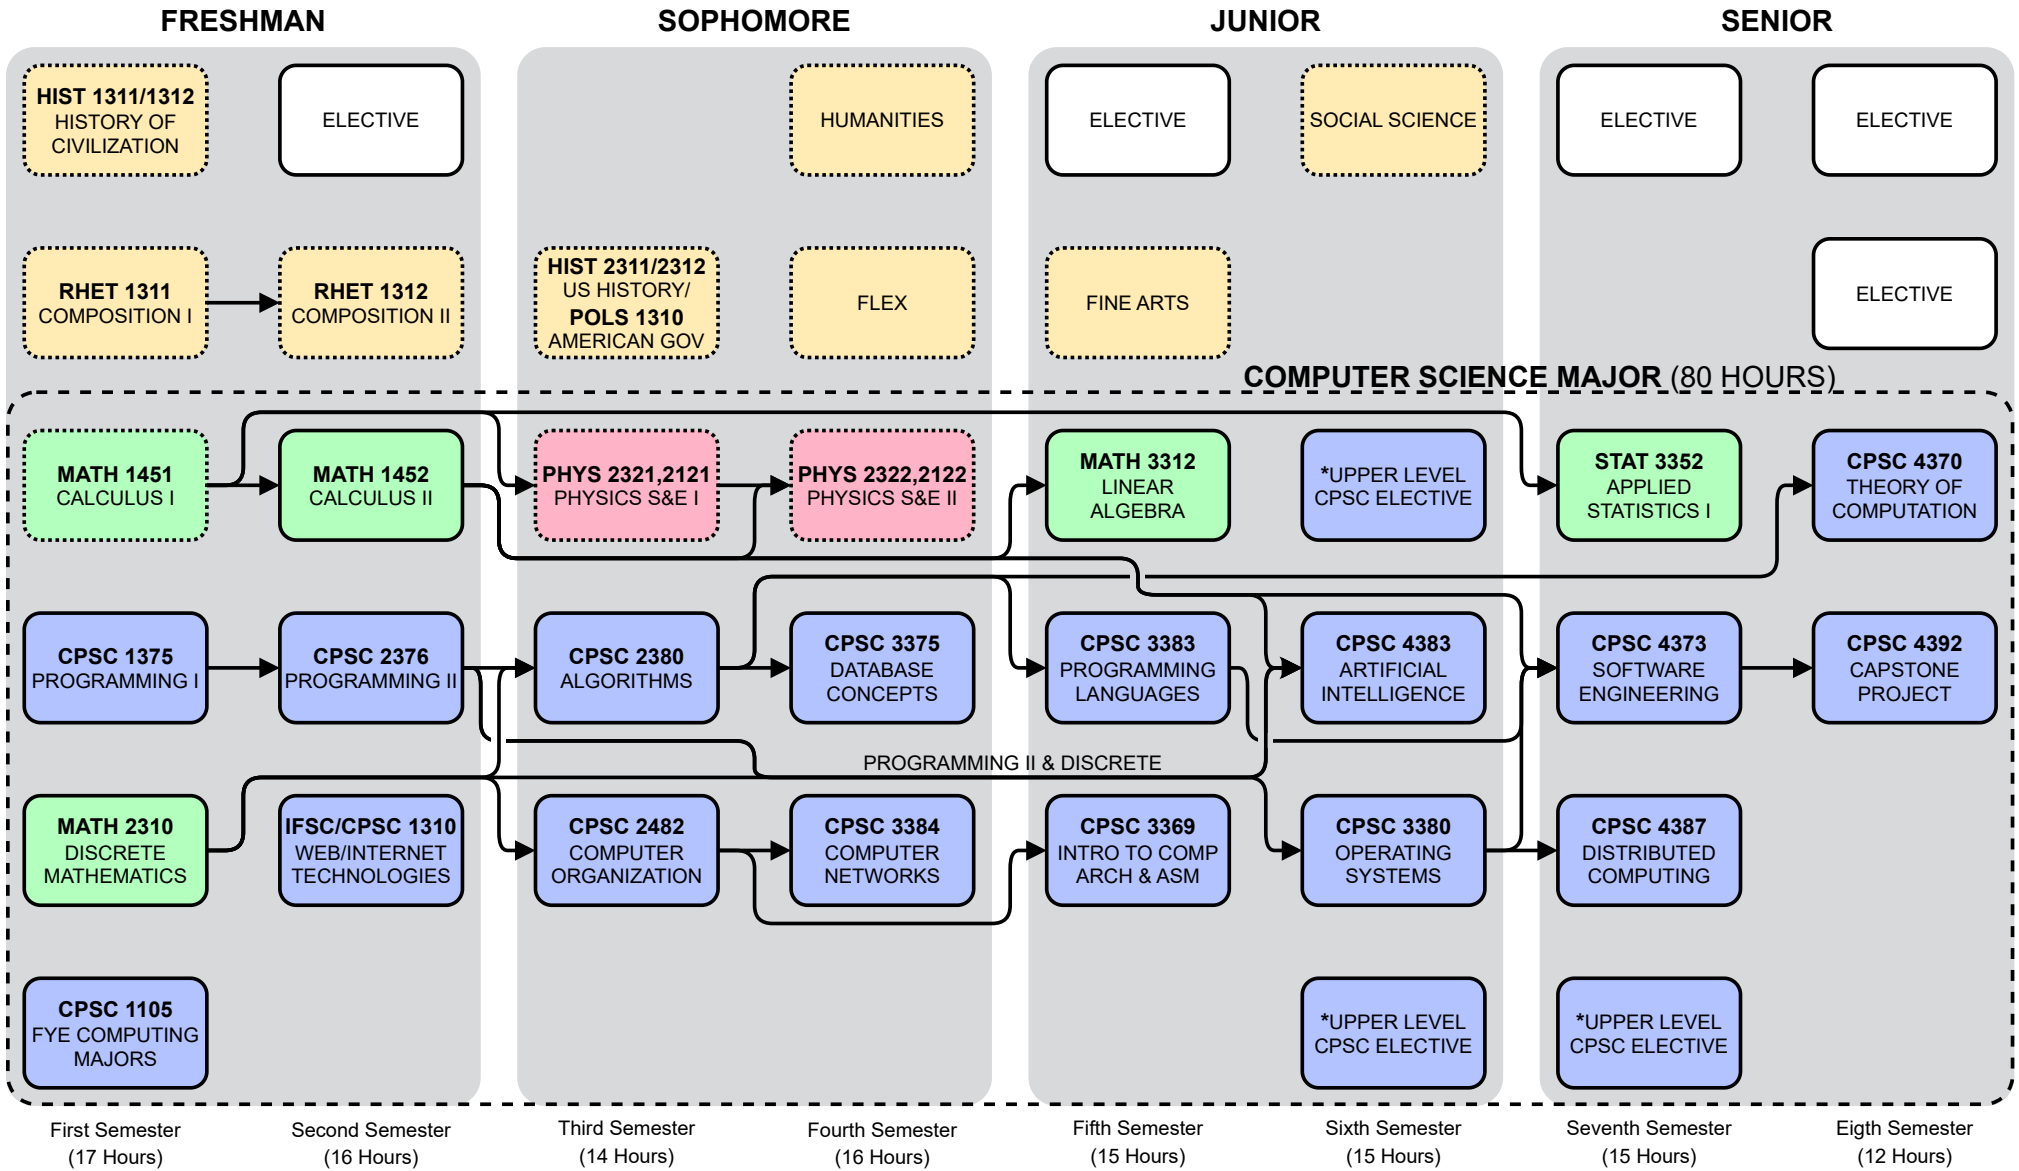

COMPUTER SCIENCE, B.S. DEGREE PLAN (120 HOURS)

UNIVERSITY OF ARKANSAS AT LITTLE ROCK

*Additional upper-level CPSC elective courses (at level 3000-4000) may be chosen from the following ordered list of program codes: CPSC, IFSC, CSEC, PHYS, MATH, ECET, BINF, SYEN, TINV and ERSC 4421