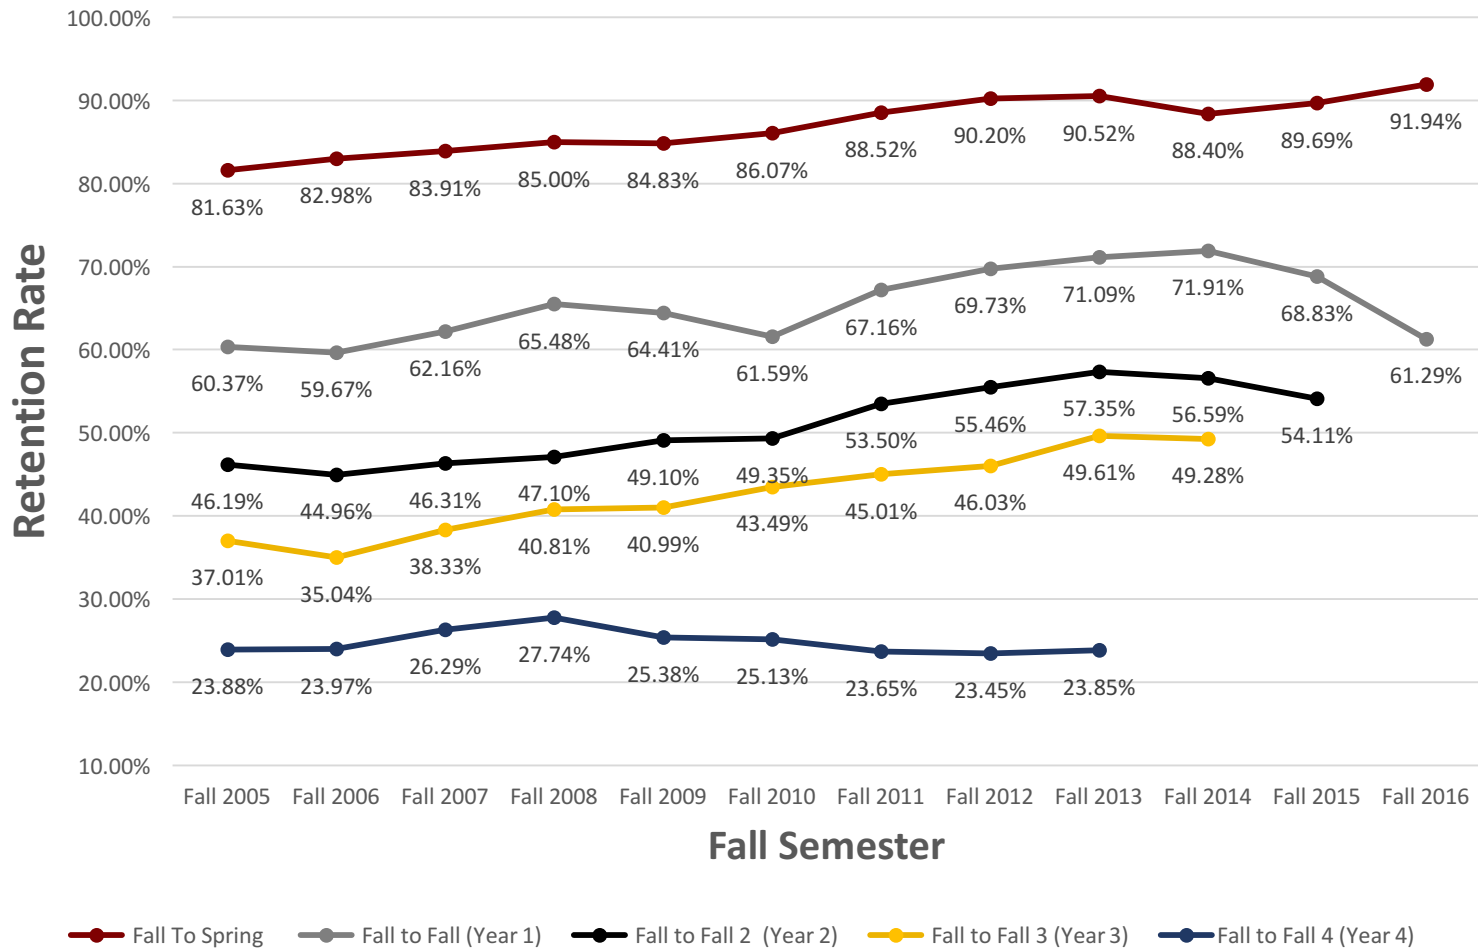

University of Arkansas at Little Rock

Retention Rates

Retention Rates: Full-Time, First-Time Undergraduate Students

Source: UA Little Rock Office of Institutional Research
Report Updated: 10.26.2017