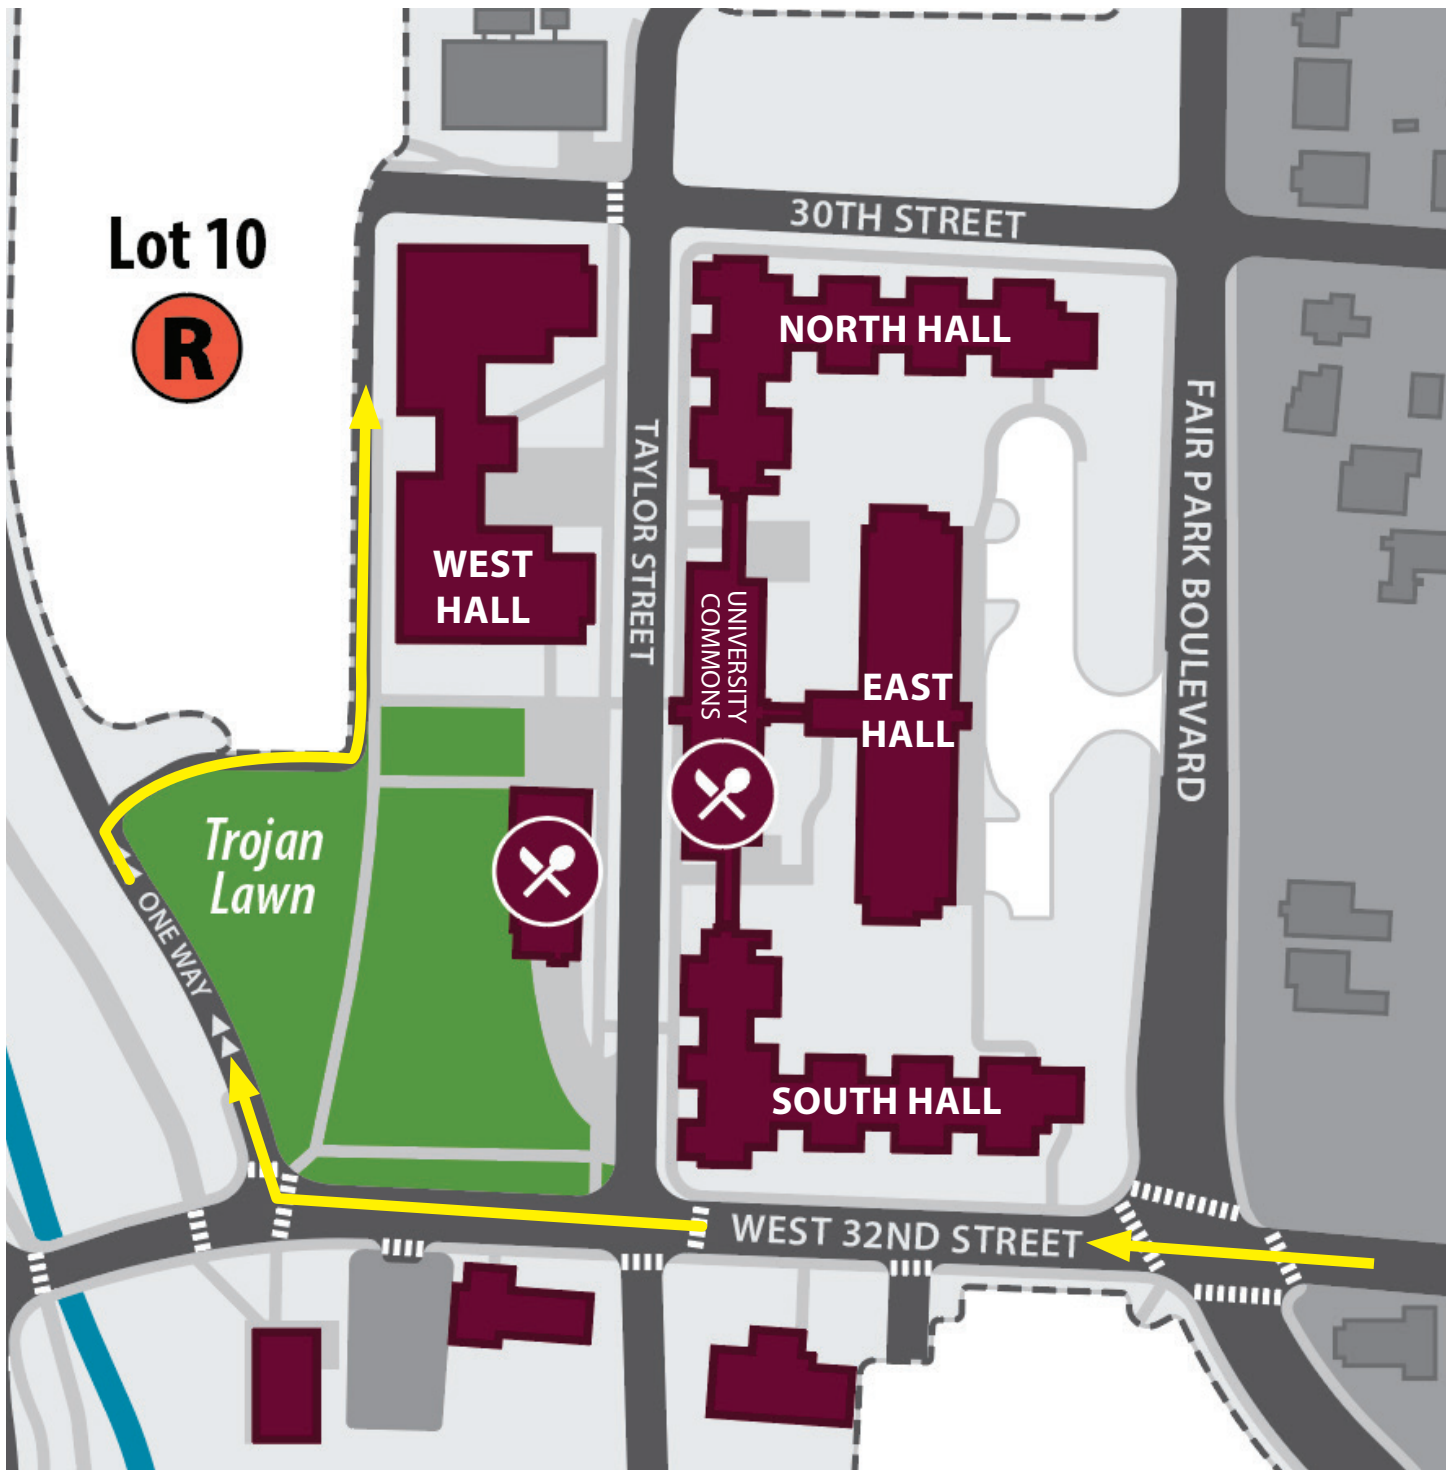

SPECIAL POPULATION DAY - August 17, 2022

**Move in Day EAST HALL
August 19, 2021**

CAMPUS LIVING

SPECIAL POPULATION DAY - August 17, 2022

**Move in Day WEST HALL
August 19, 2021**

CAMPUS LIVING

SPECIAL POPULATION DAY - August 17, 2022

**Move in Day NORTH/SOUTH
August 18, 2021**

CAMPUS LIVING