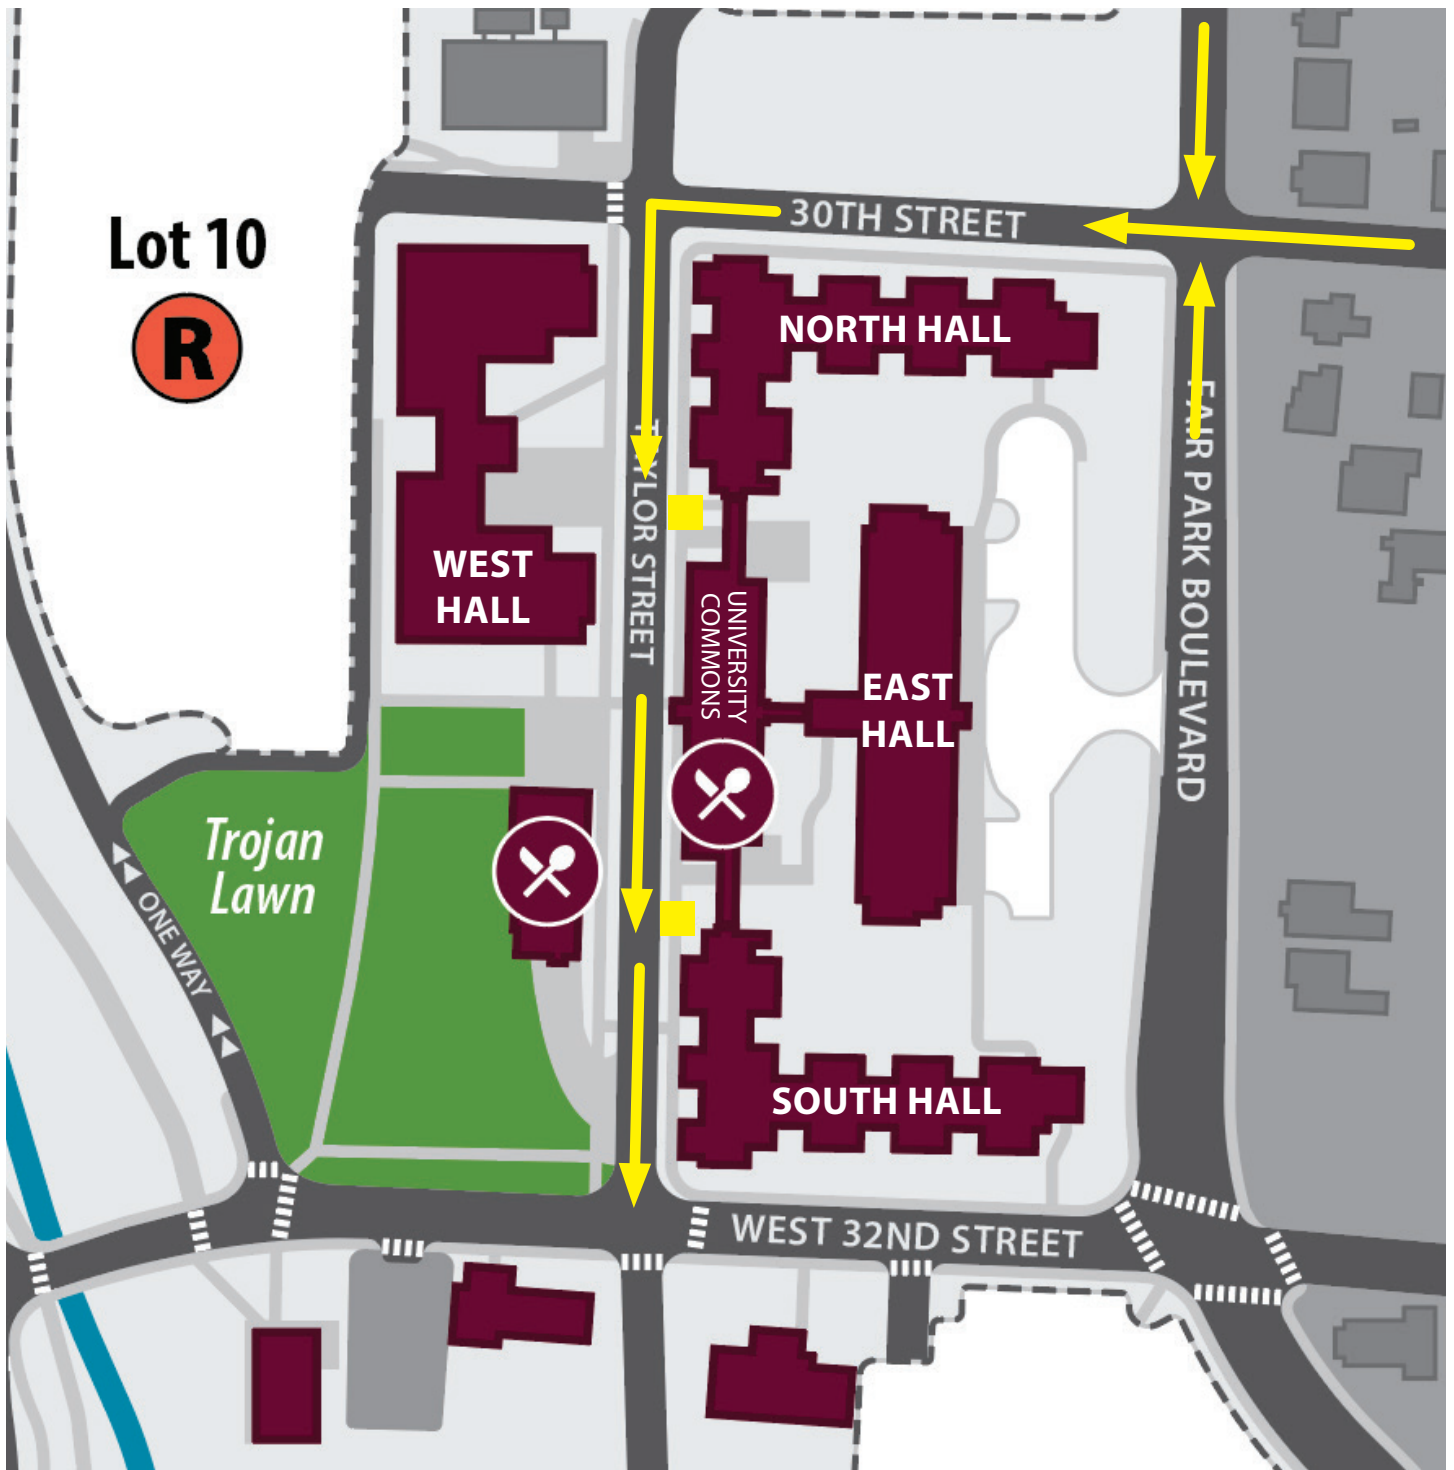

SPECIAL POPULATION DAY - August 17, 2022

**Move in Day EAST HALL
August 19, 2021**

CAMPUS LIVING

SPECIAL POPULATION DAY - August 17, 2022

**Move in Day WEST HALL
August 19, 2021**

CAMPUS LIVING

SPECIAL POPULATION DAY - August 17, 2022

**Move in Day NORTH/SOUTH
August 18, 2021**

CAMPUS LIVING