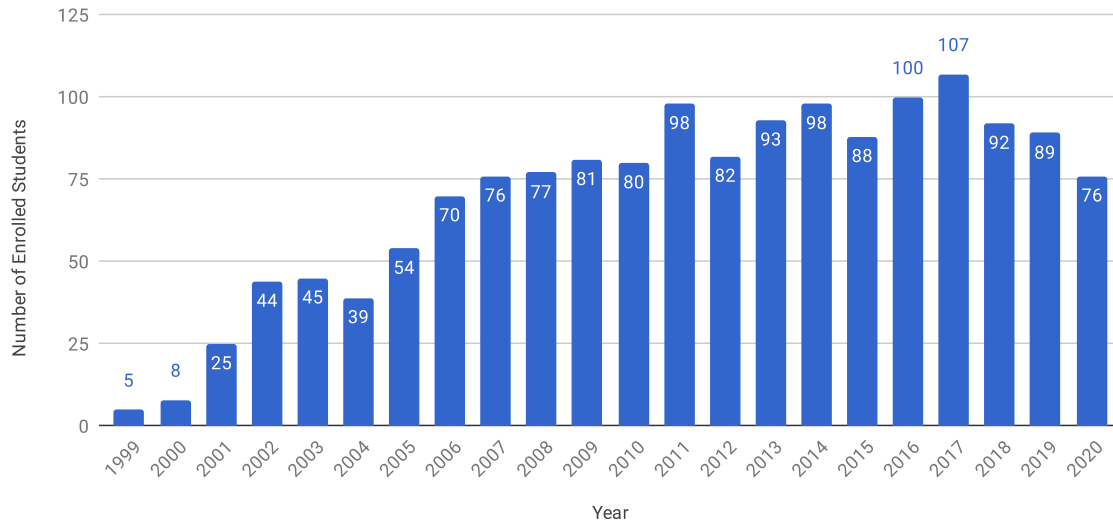

# BS in Information Science Fall Enrollment Data Dashboard (1999 - 2020)

BS in Information Science Fall Enrollment History (1999 - 2020)

BS-IFSC Fall 2020 Student Race Breakdown (n=76)

BS-IFSC Fall 2020 Age Range (n=76)