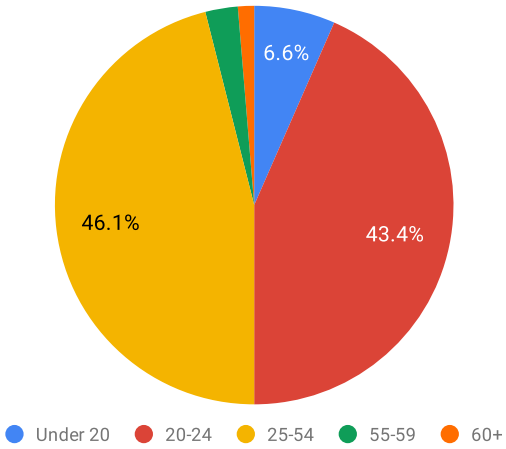

# BS in Information Science Fall Enrollment Data Dashboard (1999 - 2020)

BS in Information Science Fall Enrollment History (1999 - 2020)

BS-IFSC Fall 2020 Student Race Breakdown (n=76)

BS-IFSC Fall 2020 Age Range (n=76)