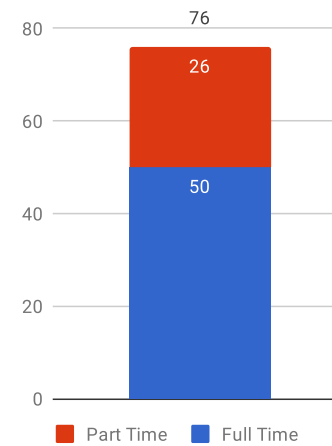

BS-IFSC Fall 2020 FT/PT Status