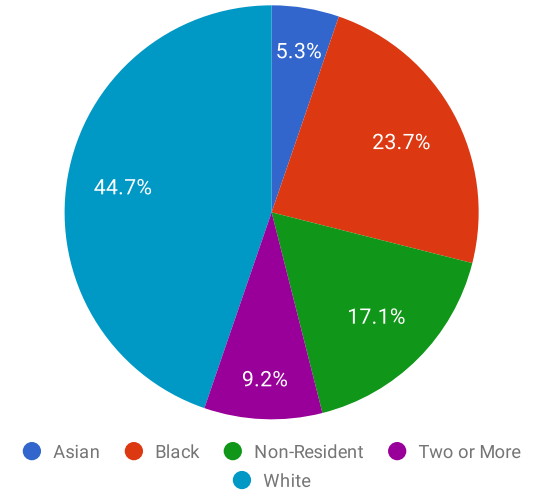

# BS in Information Science Fall Enrollment Data Dashboard (1999 - 2020)

BS in Information Science Fall Enrollment History (1999 - 2020)

BS-IFSC Fall 2020 Student Race Breakdown (n=76)

BS-IFSC Fall 2020 Age Range (n=76)