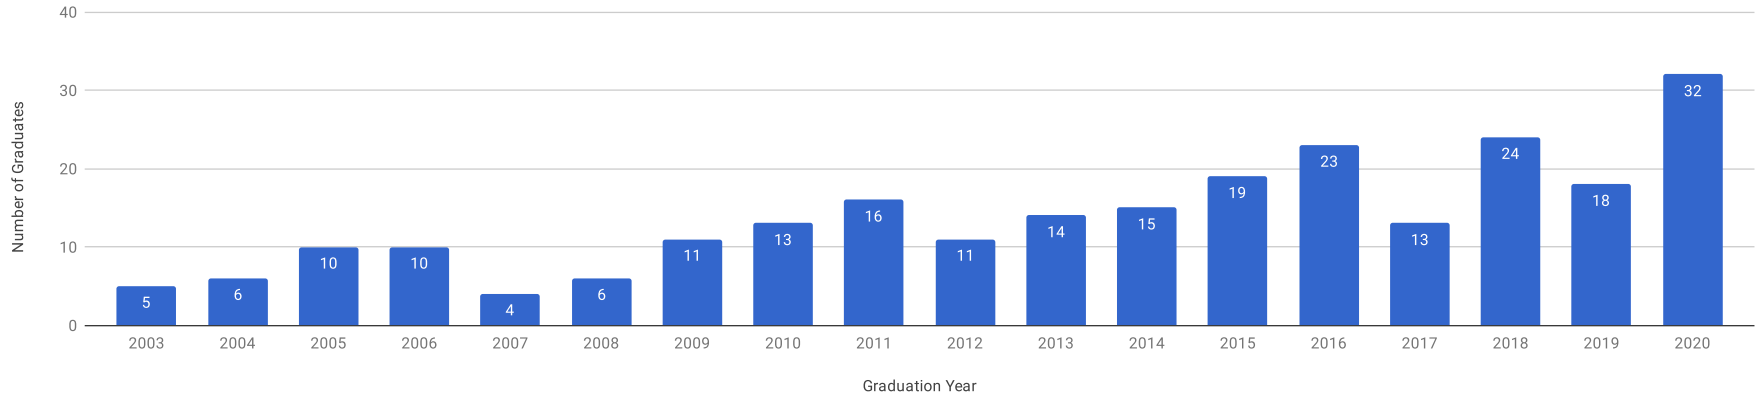

BS in Information Science Graduation Data Dashboard (2003-2020)

IFSC-BS Graduates Per Year (Total of 250 to Date)

Breakdown of IFSC-BS Graduates by Gender (2003-2020)

Breakdown of IFSC-BS Graduates by Race (2003-2020)