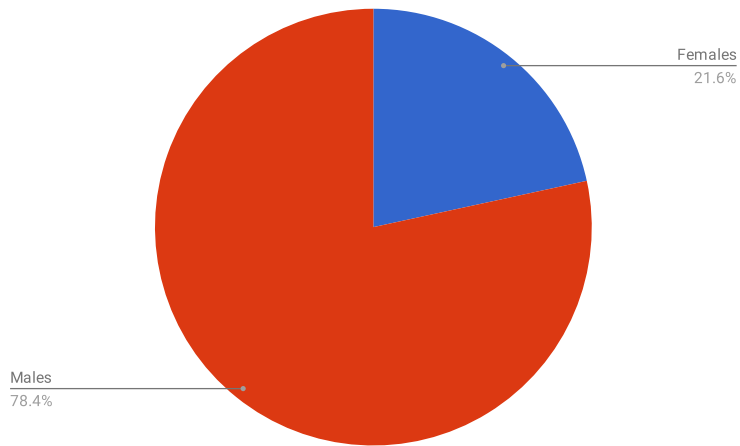

BS in Information Science Graduation Data Dashboard (2003-2020)

IFSC-BS Graduates Per Year (Total of 250 to Date)

Breakdown of IFSC-BS Graduates by Gender (2003-2020)

Breakdown of IFSC-BS Graduates by Race (2003-2020)