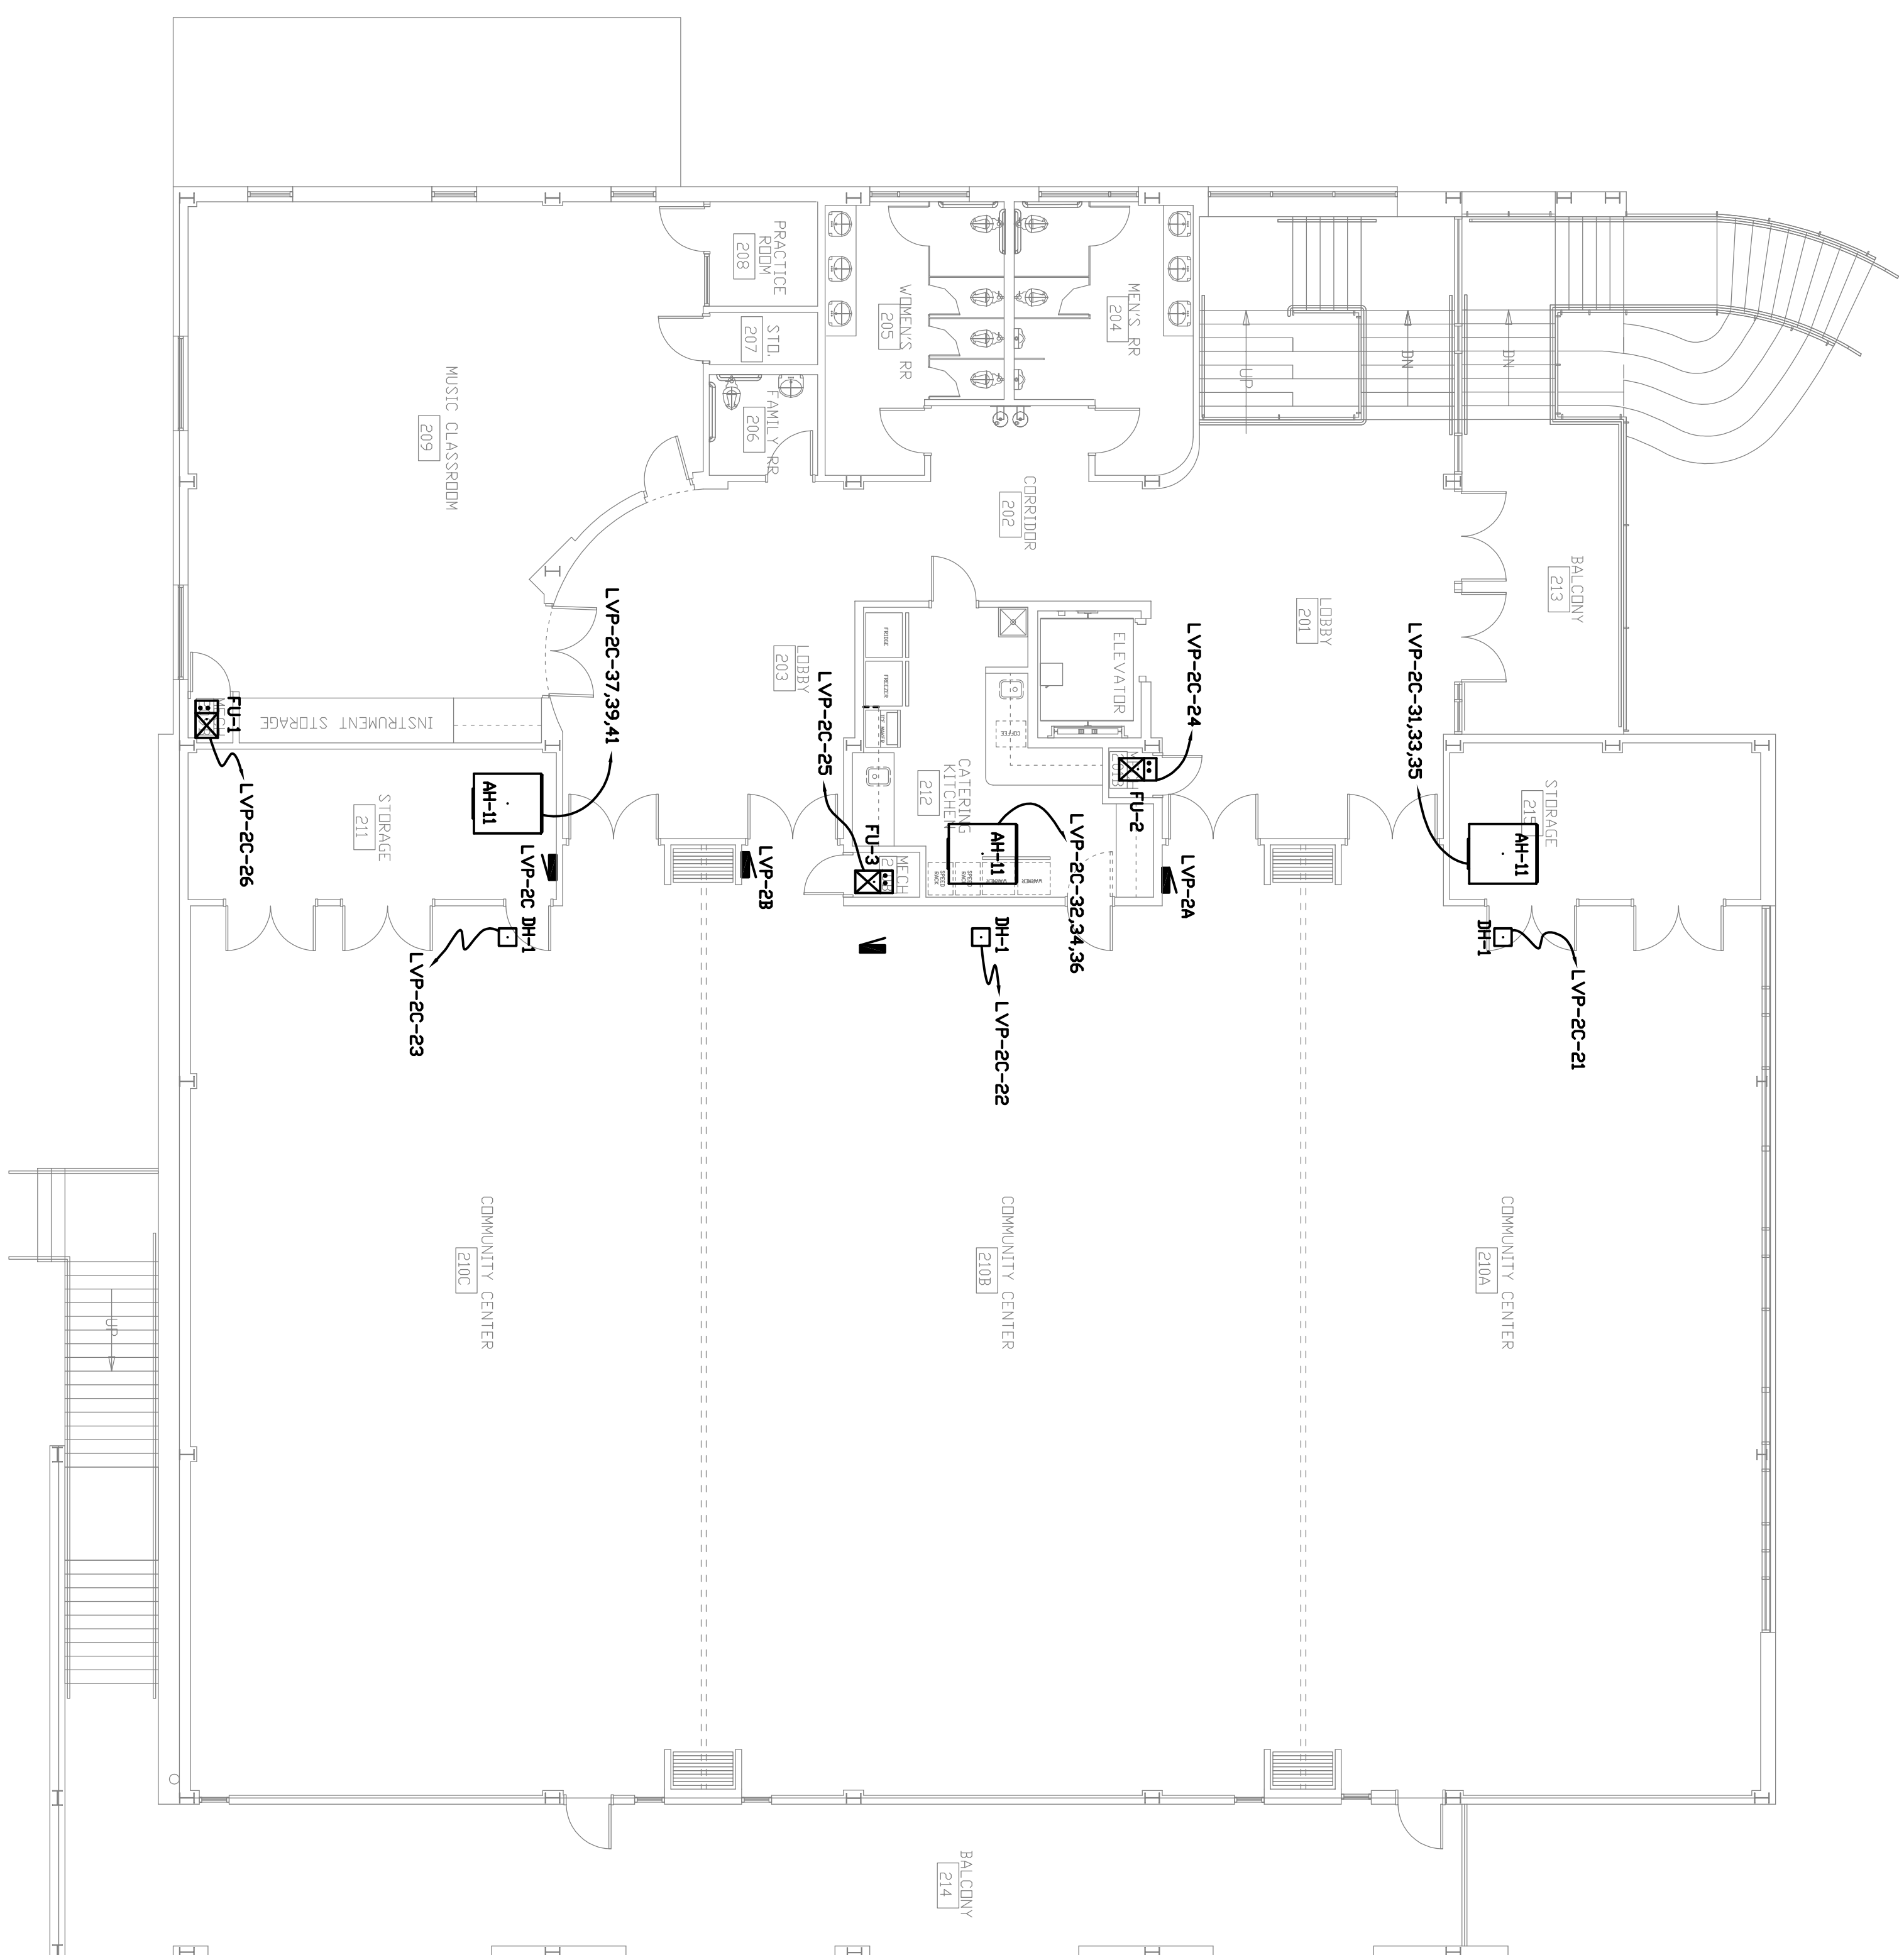

- LEGEND:**
- ⊕ - DUPLEX RECEPTACLE, 125V, 20AMP; COLOR, STYLE AND FACEPLATE BY OWNER
 - ⊖ - DUPLEX RECEPTACLE, 125V, 20AMP; WEATHER PROOF; COLOR, STYLE AND FACEPLATE BY OWNER
 - ⊖ - DRGR. RECEPTACLE, 250V, 30AMP; COLOR, STYLE AND FACEPLATE BY OWNER

N
FIRST FLOOR HVAC/POWER PLAN
1/8" = 1'-0"

CREATIVITY AND INNOVATION COMPLEX
 Arkansas School for Mathematics, Sciences, and the Arts
 200 Whittington Avenue, Hot Springs National Park, AR 71901

- LEGEND:**
- ⊕ - DUPLEX RECEPTACLE, 125V, 20AMP, COLOR, STYLE AND FACEPLATE BY OWNER
 - ⊖ - DUPLEX RECEPTACLE, 125V, 20AMP, WEATHER PROOF, COLOR, STYLE AND FACEPLATE BY OWNER
 - ⊙ - OTHER RECEPTACLE, 250V, 30AMP, COLOR, STYLE AND FACEPLATE BY OWNER

N
 1/8" = 1'-0"
 SECOND FLOOR HVAC/POWER PLAN

CREATIVITY AND INNOVATION COMPLEX
 Arkansas School for Mathematics, Sciences, and the Arts
 200 Whittington Avenue, Hot Springs National Park, AR 71901