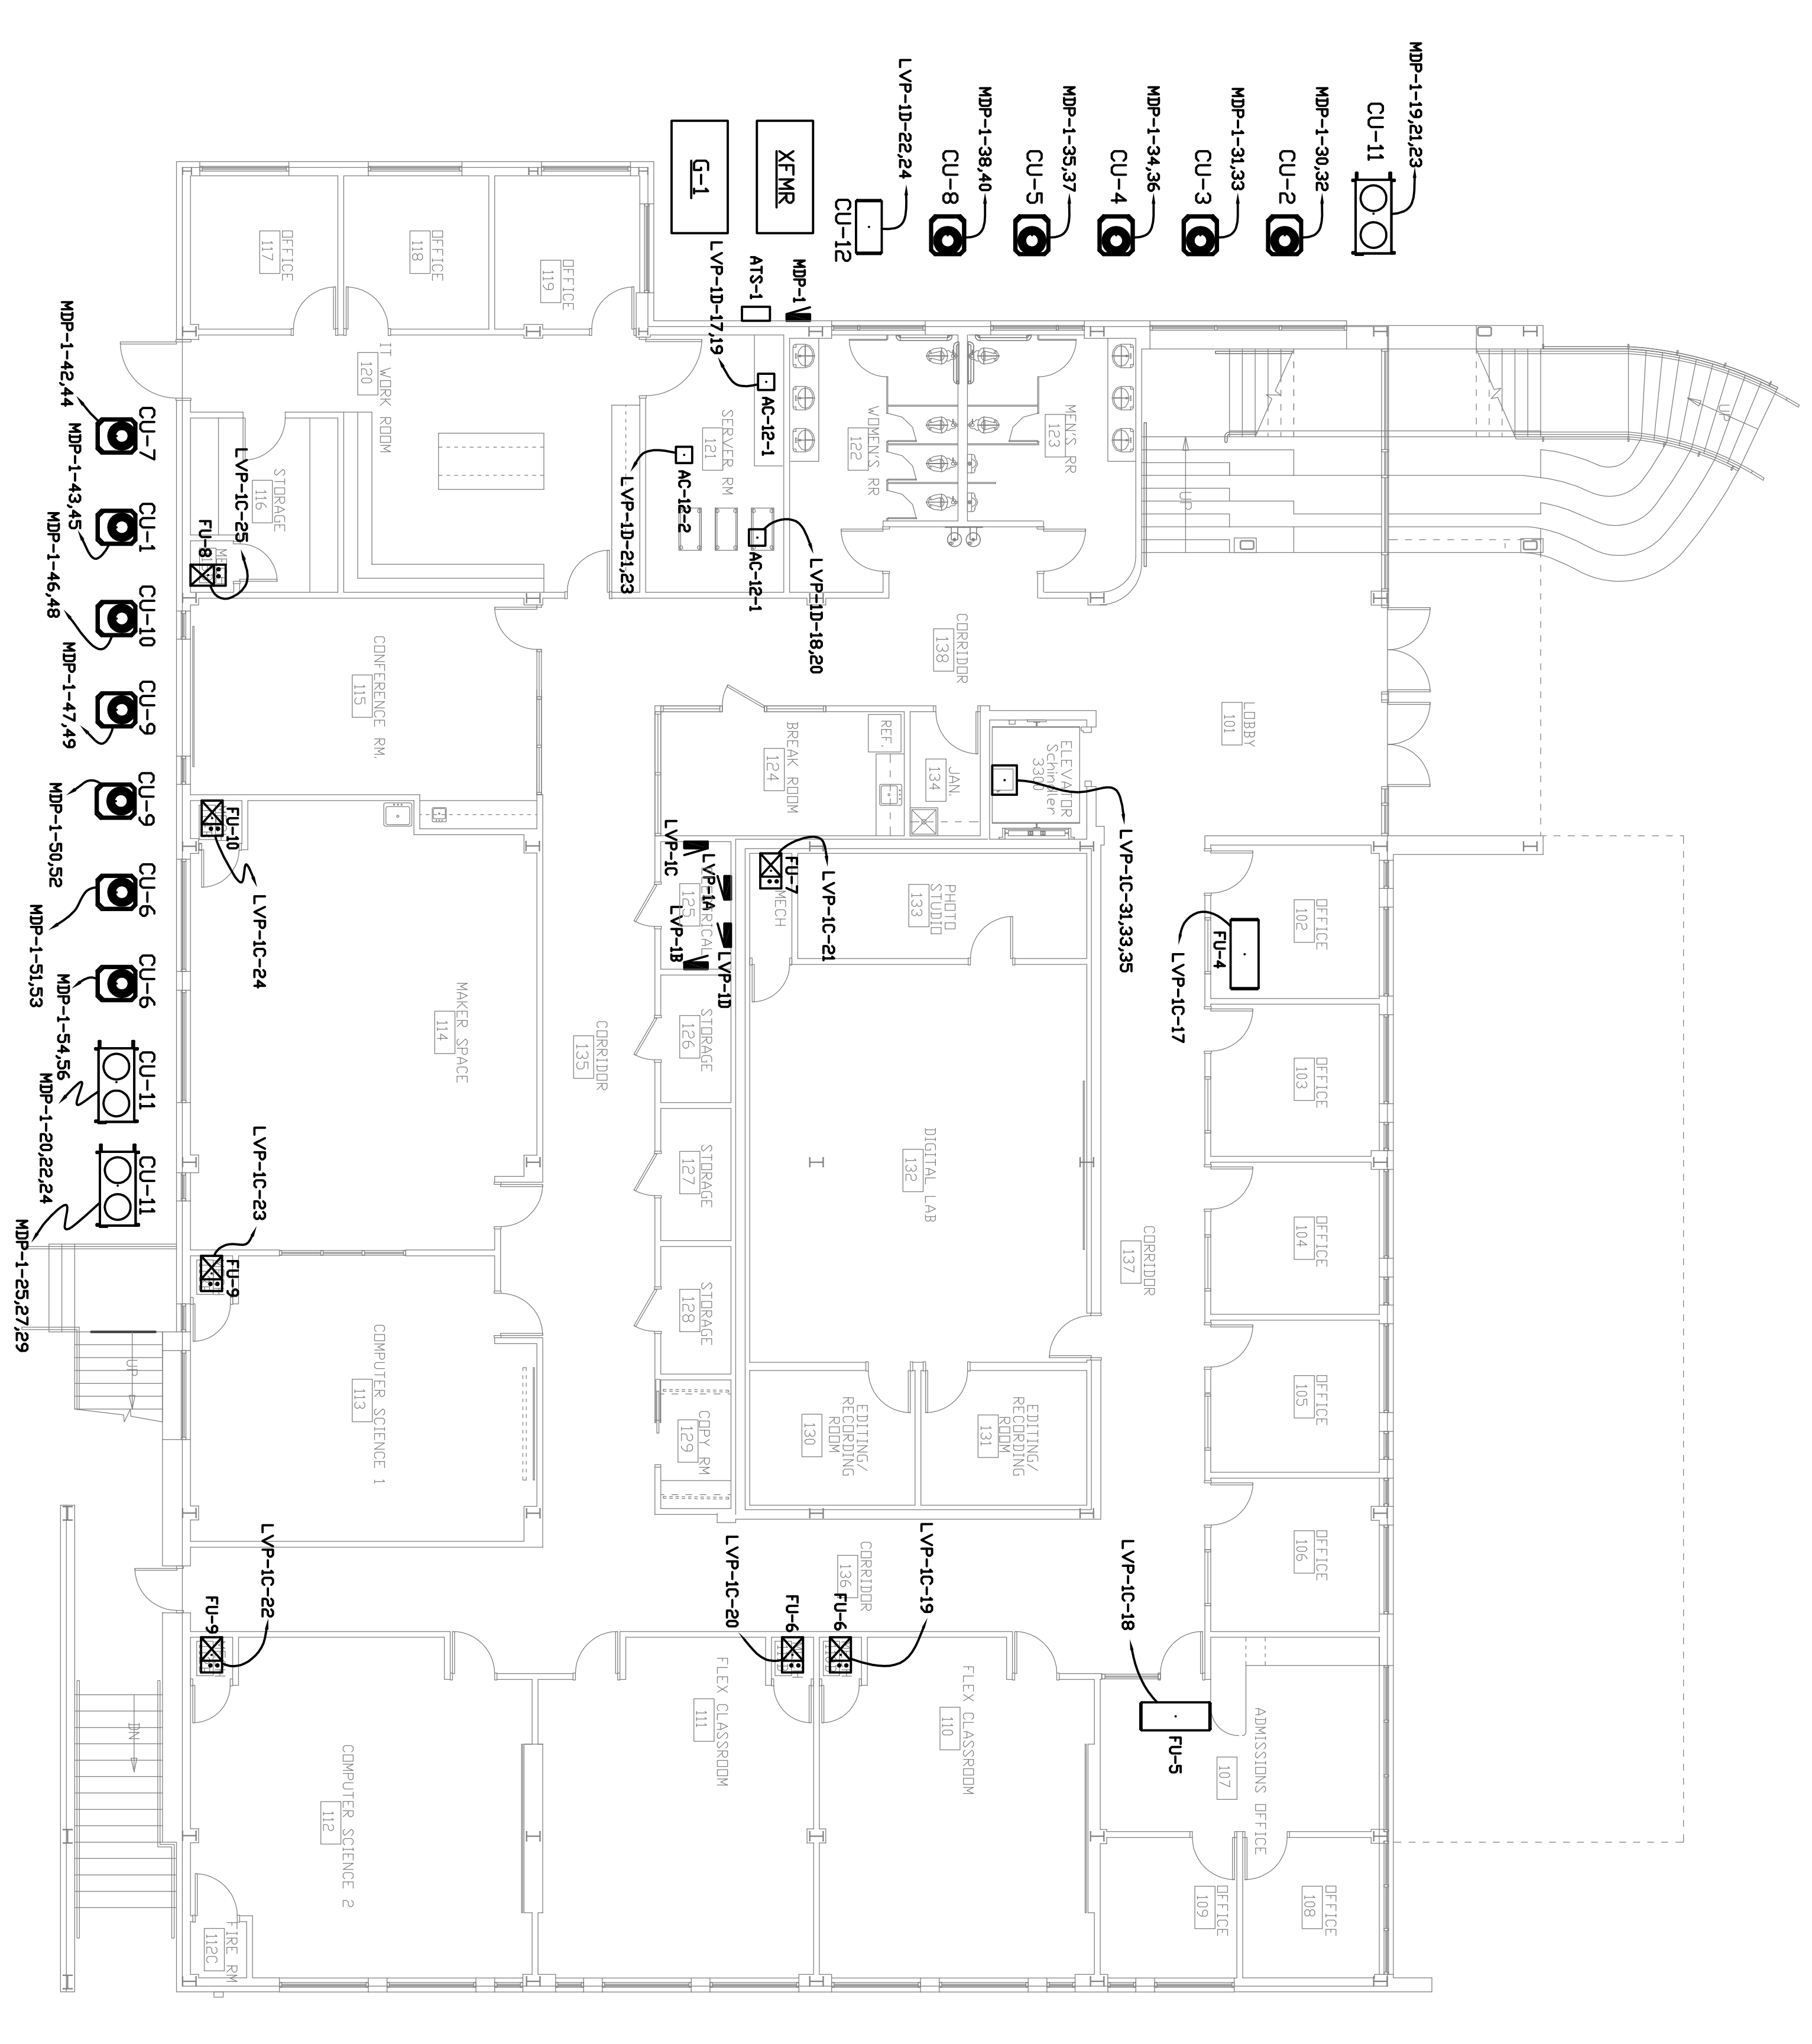

- LEGEND:**
- ⊕ - DUPLEX RECEPTACLE, 125V, 20AMP; COLOR, STYLE AND FACEPLATE BY OWNER
 - ⊖ - DUPLEX RECEPTACLE, 125V, 20AMP; WEATHER PROOF; COLOR, STYLE AND FACEPLATE BY OWNER
 - ⊖ - DRGR. RECEPTACLE, 250V, 30AMP; COLOR, STYLE AND FACEPLATE BY OWNER

N
FIRST FLOOR HVAC/POWER PLAN
1/8" = 1'-0"

CREATIVITY AND INNOVATION COMPLEX
 Arkansas School for Mathematics, Sciences, and the Arts
 200 Whittington Avenue, Hot Springs National Park, AR 71901

- LEGEND:**
- ⊕ - DUPLEX RECEPTACLE, 125V, 20AMP, COLOR, STYLE AND FACEPLATE BY OWNER
 - ⊖ - DUPLEX RECEPTACLE, 125V, 20AMP, WEATHER PROOF, COLOR, STYLE AND FACEPLATE BY OWNER
 - ⊙ - OTHER RECEPTACLE, 250V, 30AMP, COLOR, STYLE AND FACEPLATE BY OWNER