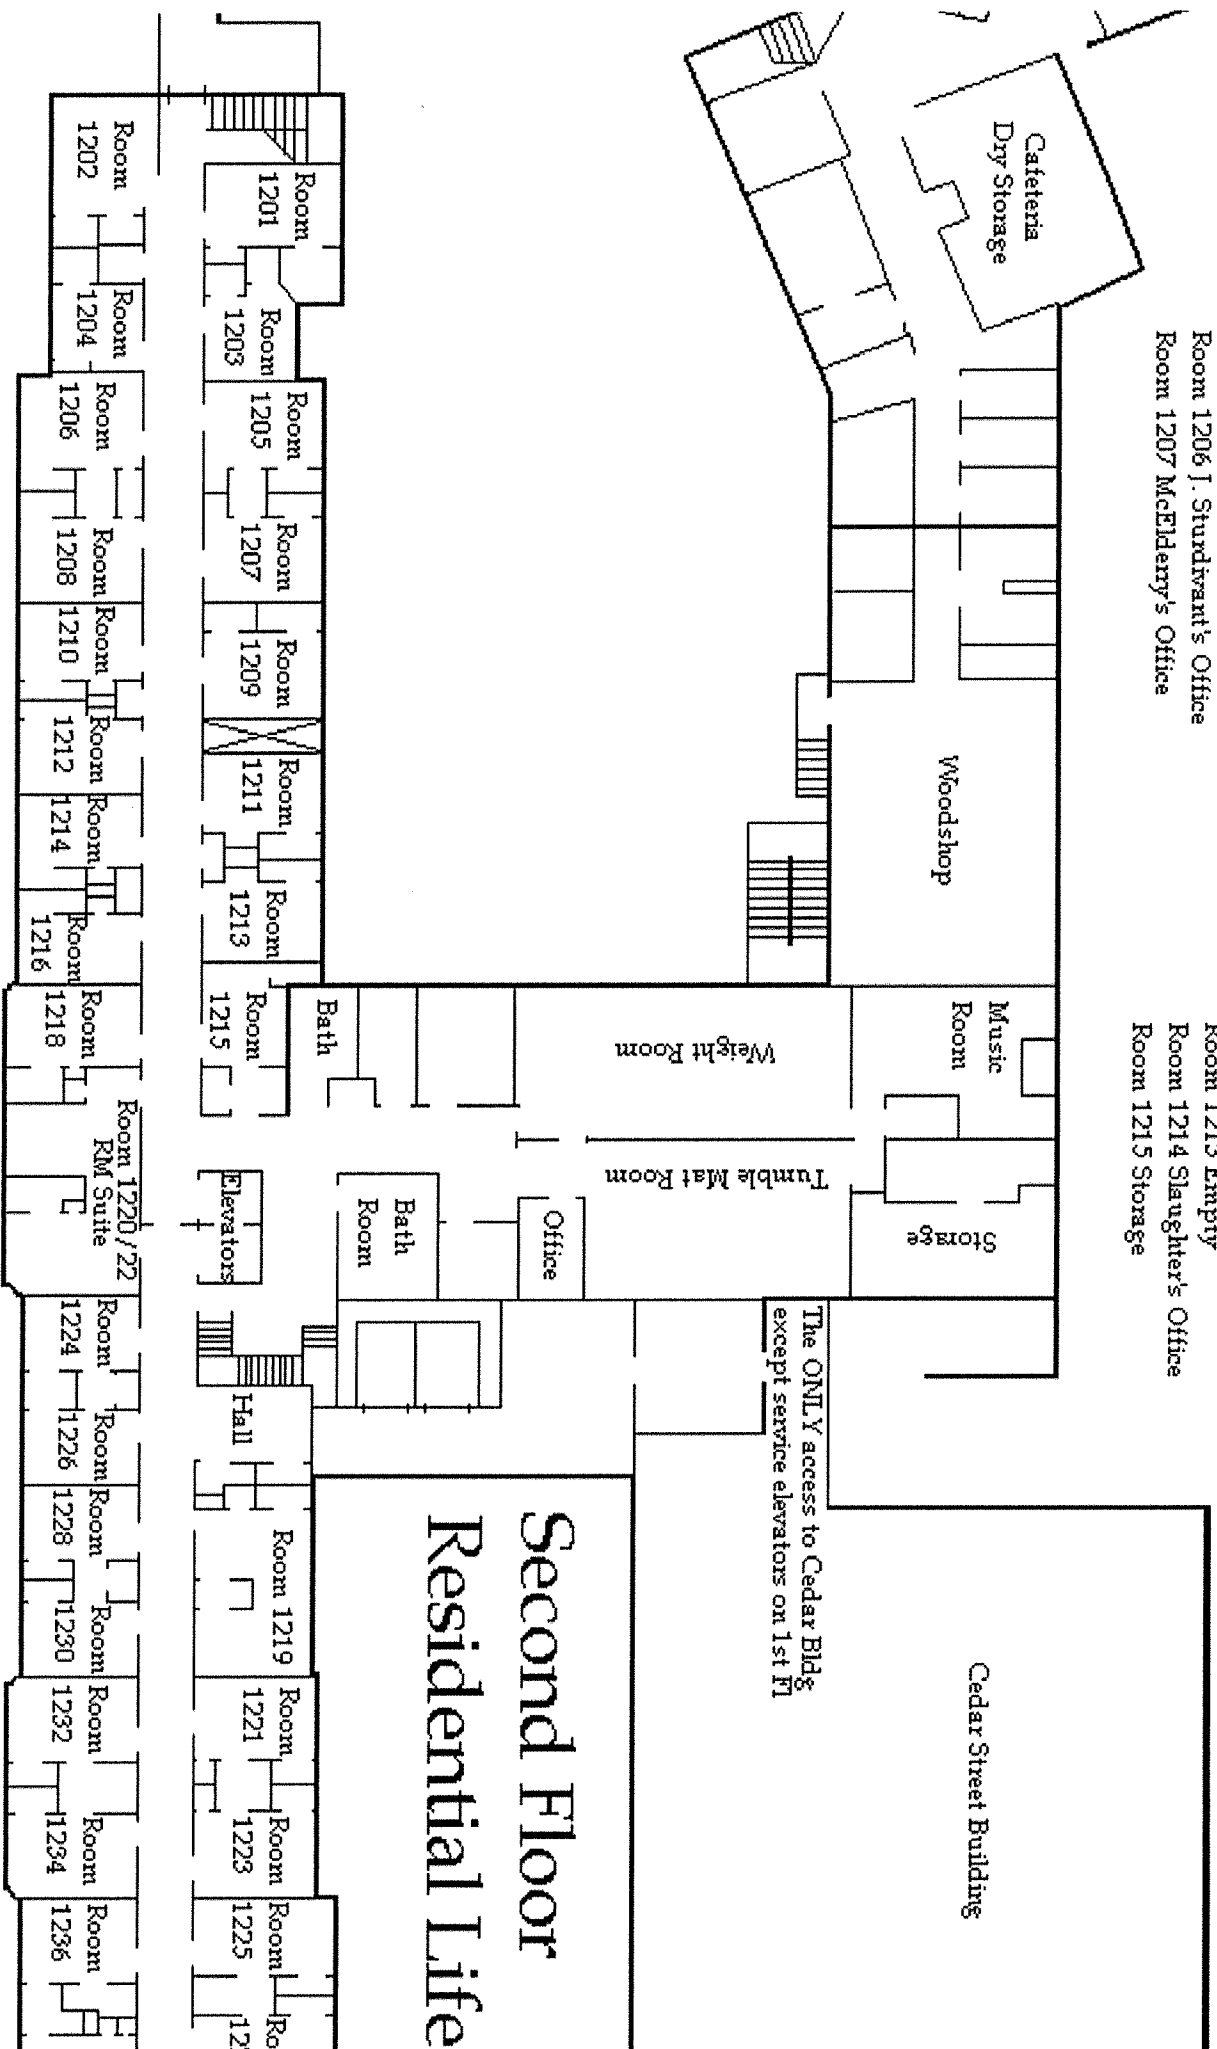

Room 1202 Network Office (Larry Hankins)
Room 1202 Richter's Office
Room 1203 Used for Storage
Room 1204 Cooper's Office
Room 1205 Hunter's Office
Room 1206 J. Sturdivant's Office
Room 1207 McElarry's Office

Room 1208 Doyal's Office
Room 1209 Empty
Room 1210 Buzen's Office
Room 1211 Counseling Intern
Room 1212 Thompson's Office
Room 1213 Empty
Room 1214 Slaughter's Office
Room 1215 Storage

Room 1216 Networked Printer
Room 1217 No Such Room #
Room 1218 Baker's Office
Room 1220/22 Mentor Apt

Second Floor Residential Life