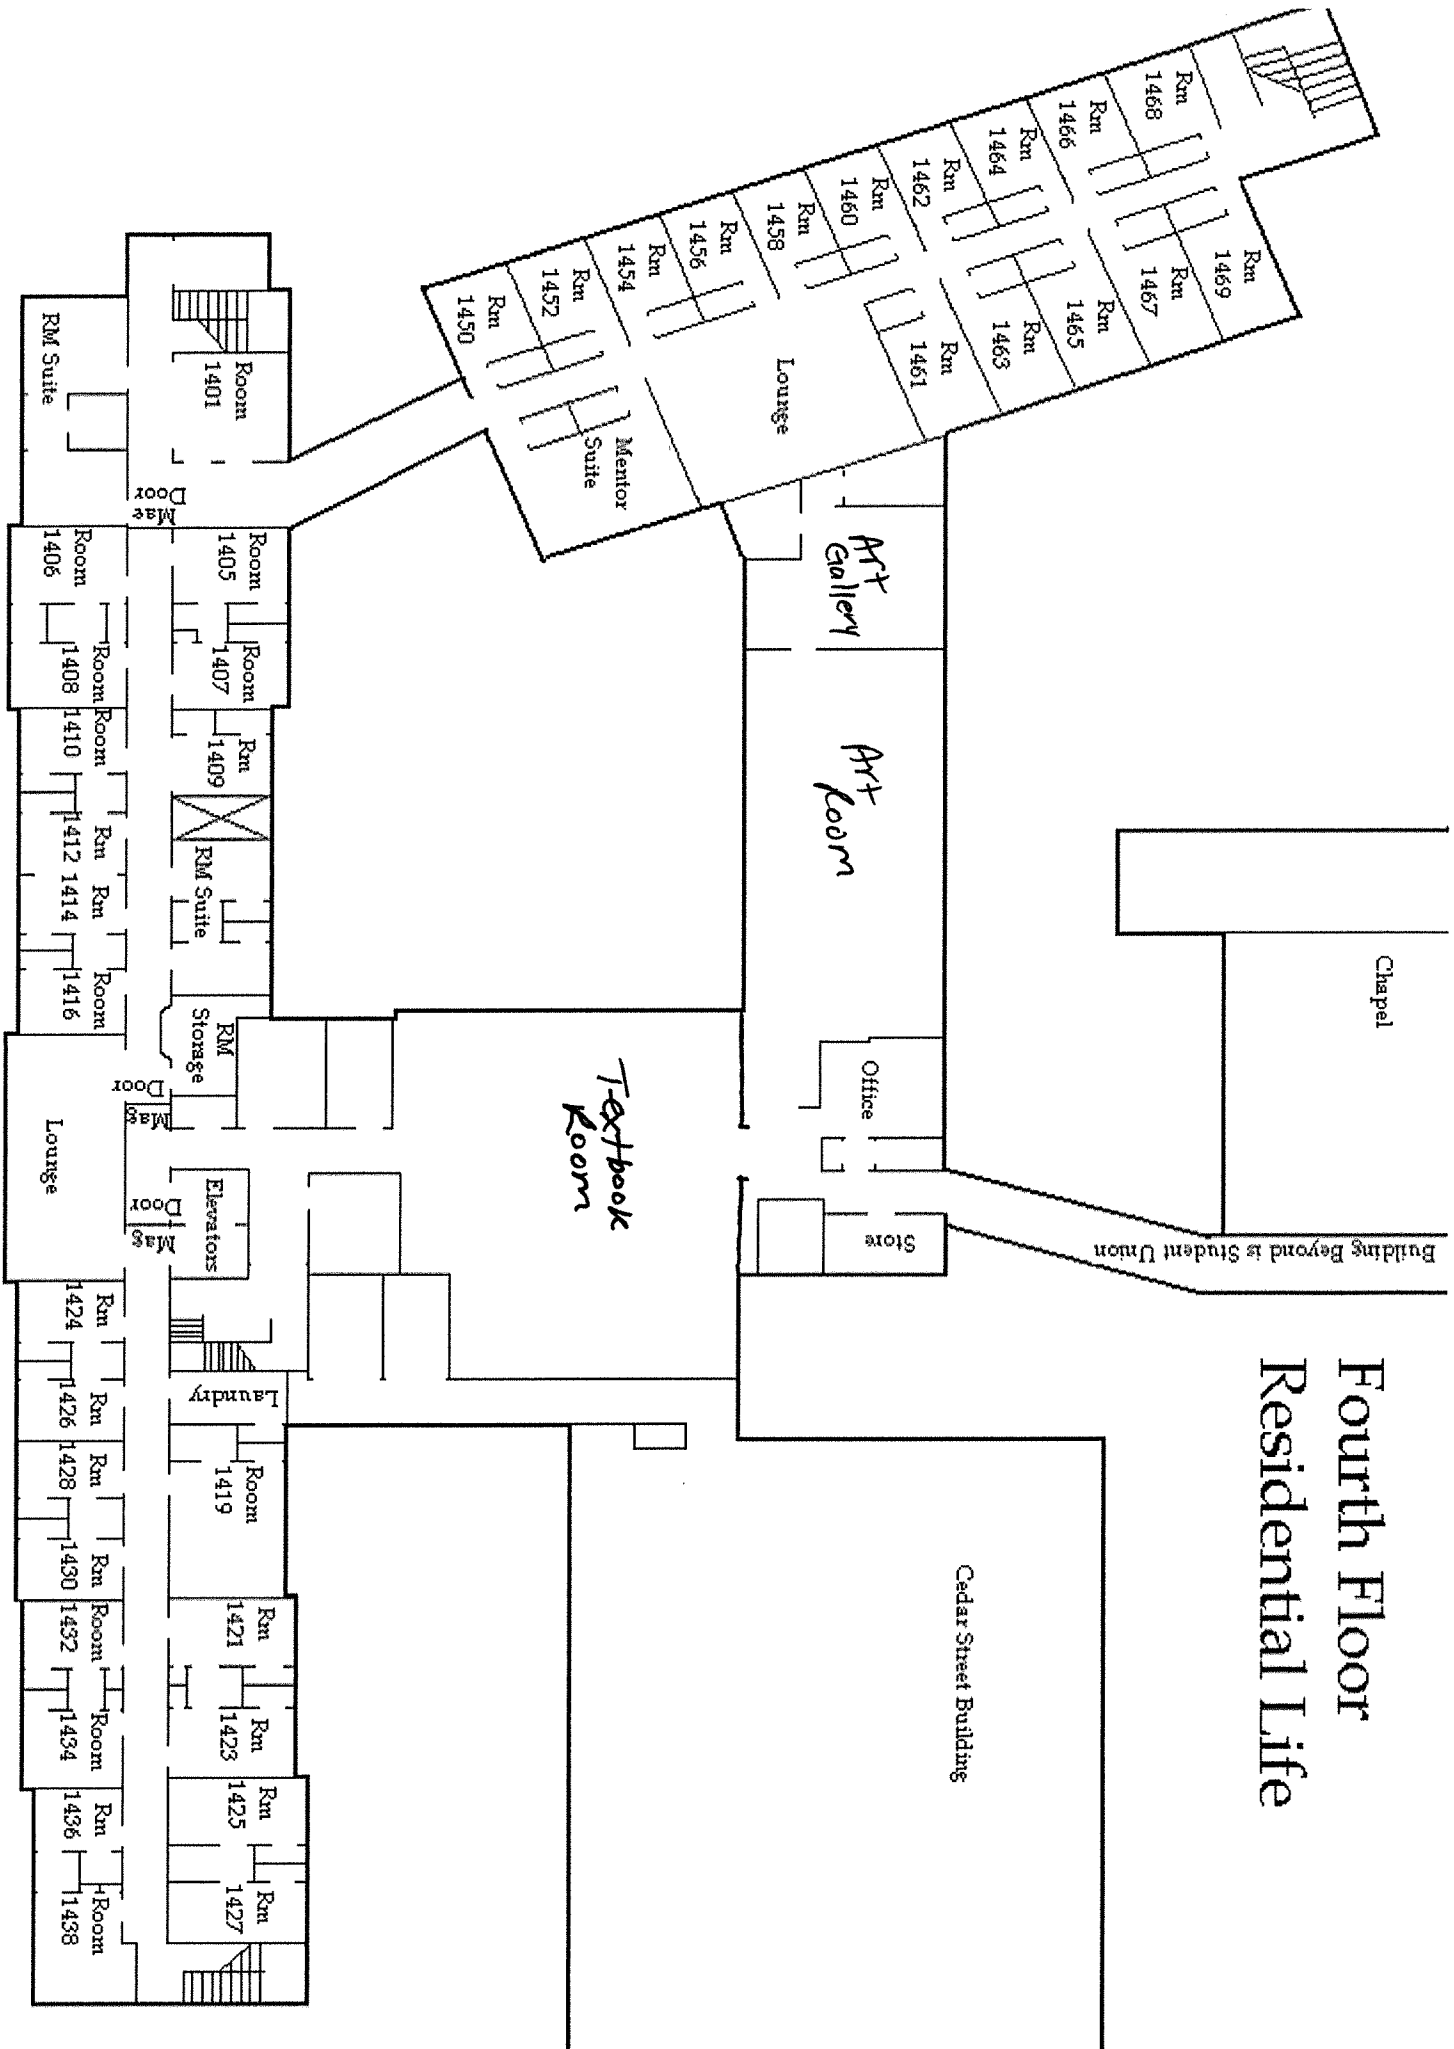

Fourth Floor Residential Life

Building Beyond to Student Union

Chapel

Cedar Street Building