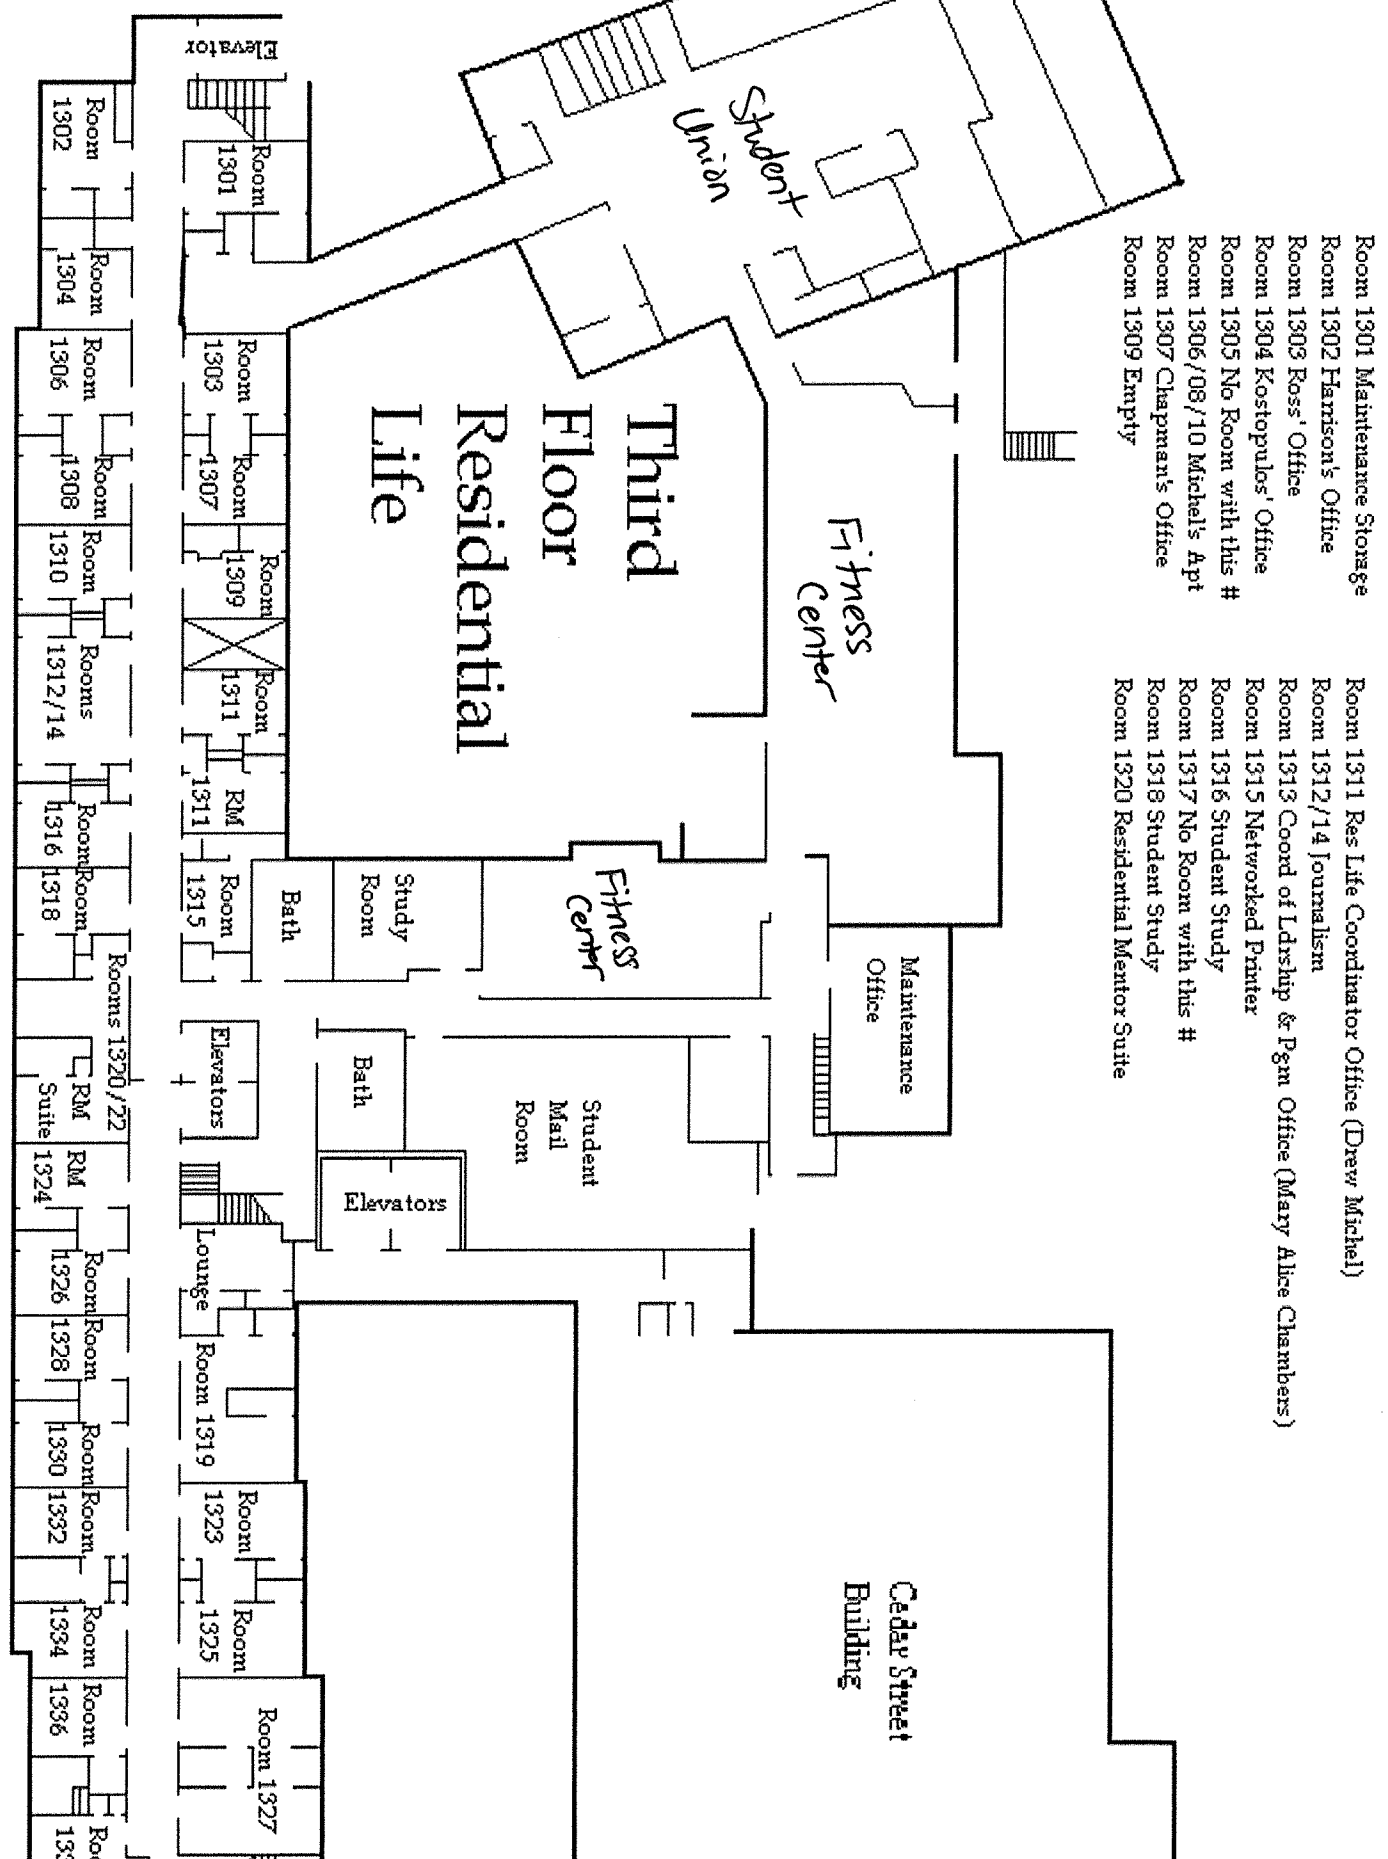

- Room 1301 Maintenance Storage
- Room 1302 Harrison's Office
- Room 1303 Ross' Office
- Room 1304 Kostopoulos' Office
- Room 1305 No Room with this #
- Room 1306/08/10 Michel's Apt
- Room 1307 Chapman's Office
- Room 1309 Empty

- Room 1311 Res Life Coordinator Office (Drew Michel)
- Room 1312/14 Journalism
- Room 1313 Coord of Ldrship & Pgm Office (Mary Alice Chambers)
- Room 1315 Networked Printer
- Room 1316 Student Study
- Room 1317 No Room with this #
- Room 1318 Student Study
- Room 1320 Residential Mentor Suite

- Room 1301
- Room 1302
- Room 1303
- Room 1304
- Room 1305
- Room 1306
- Room 1307
- Room 1308
- Room 1309
- Room 1310
- Rooms 1312/14
- Room 1316
- Room 1318
- Rooms 1320/22
- RM Suite 1324
- Room 1326
- Room 1328
- Room 1330
- Room 1332
- Room 1334
- Room 1336
- Room 1338