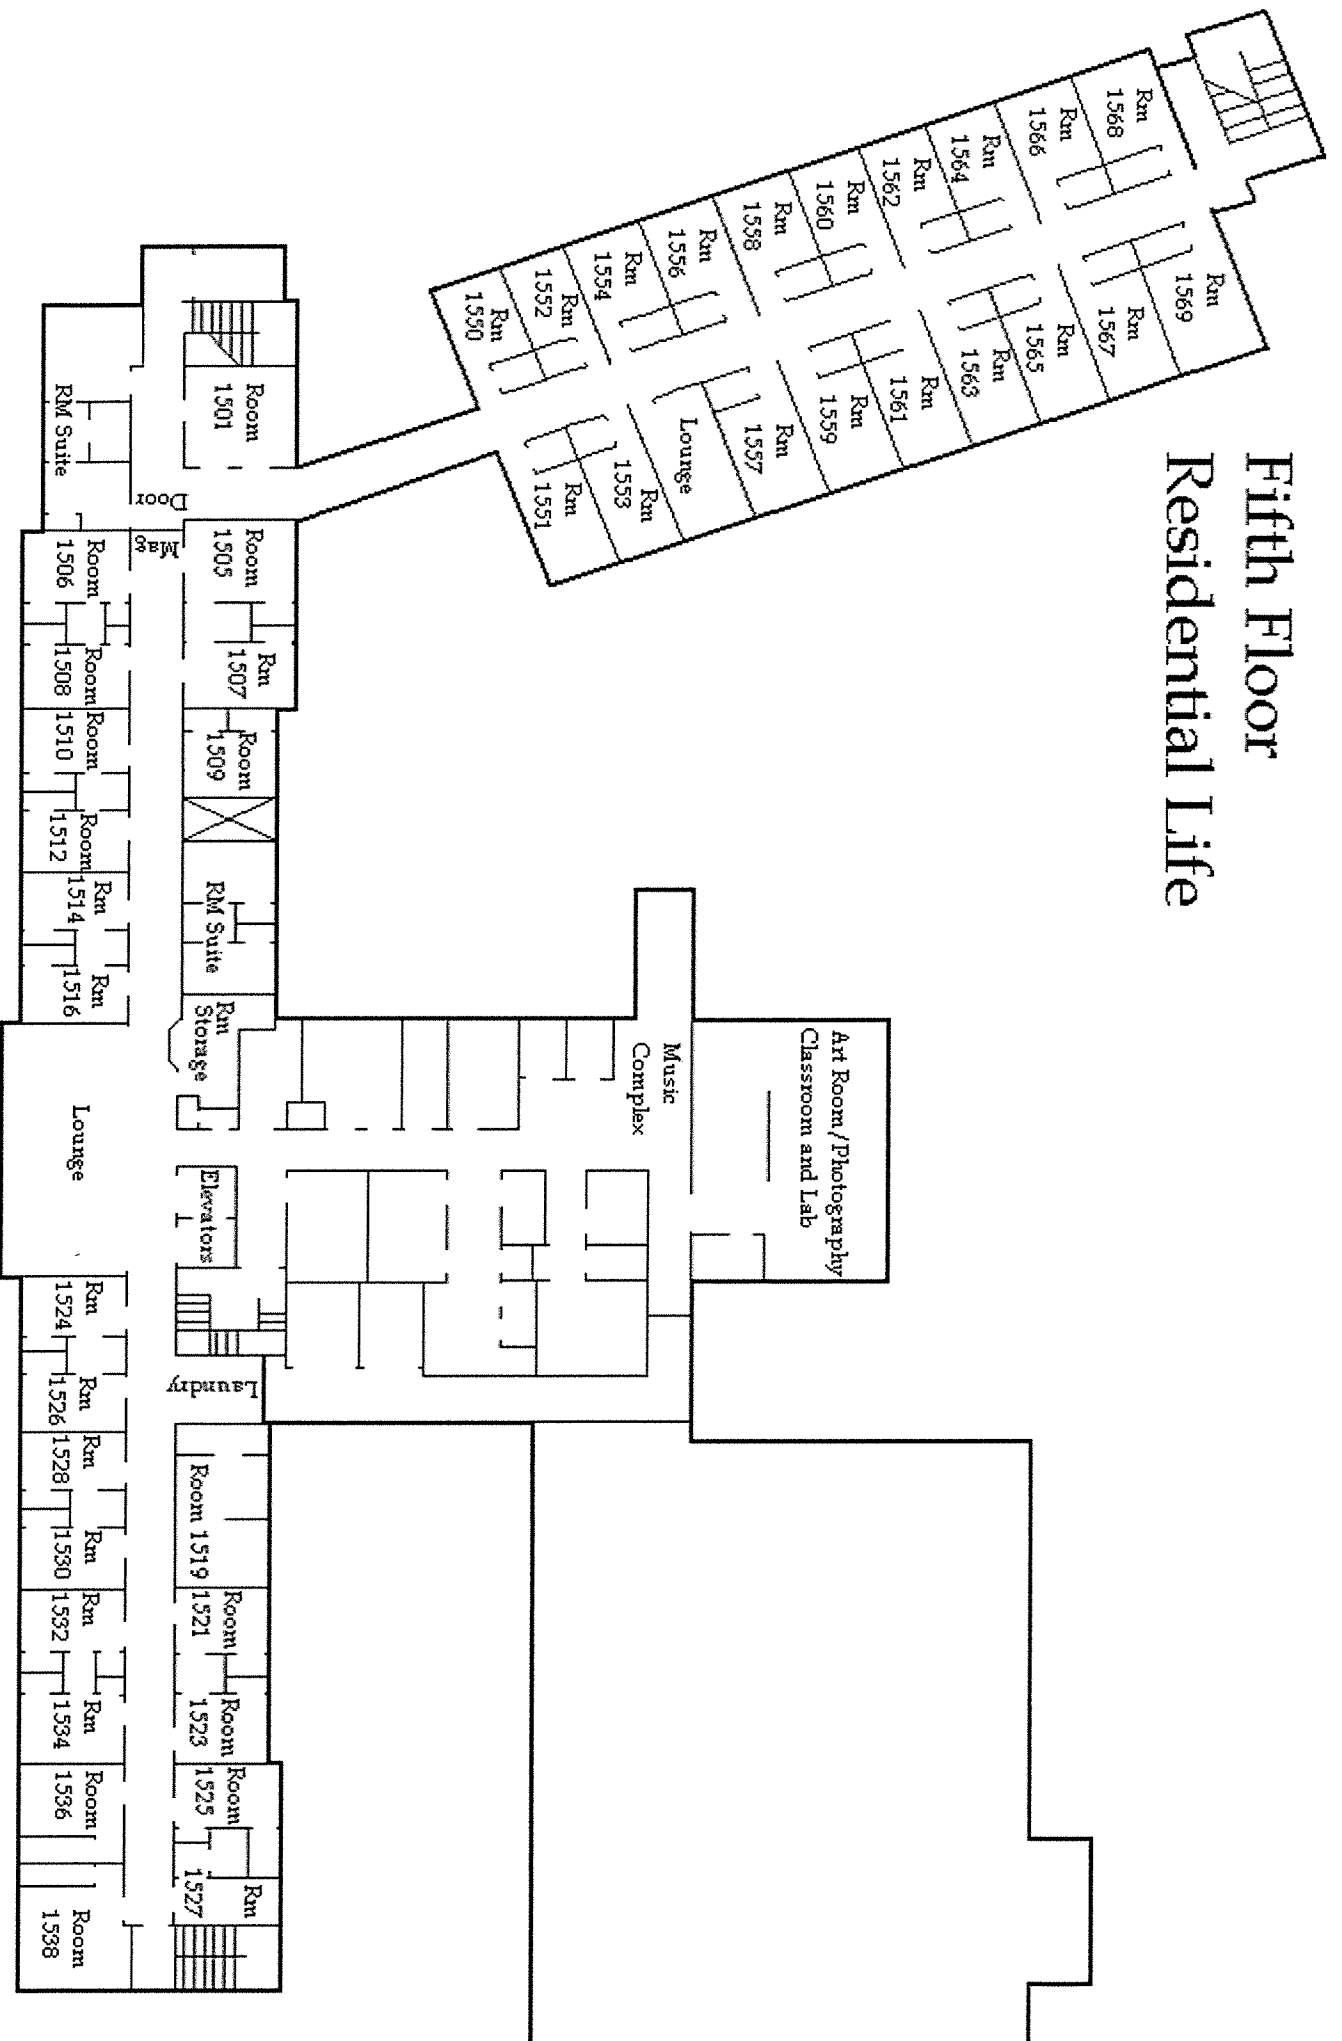

Fifth Floor Residential Life