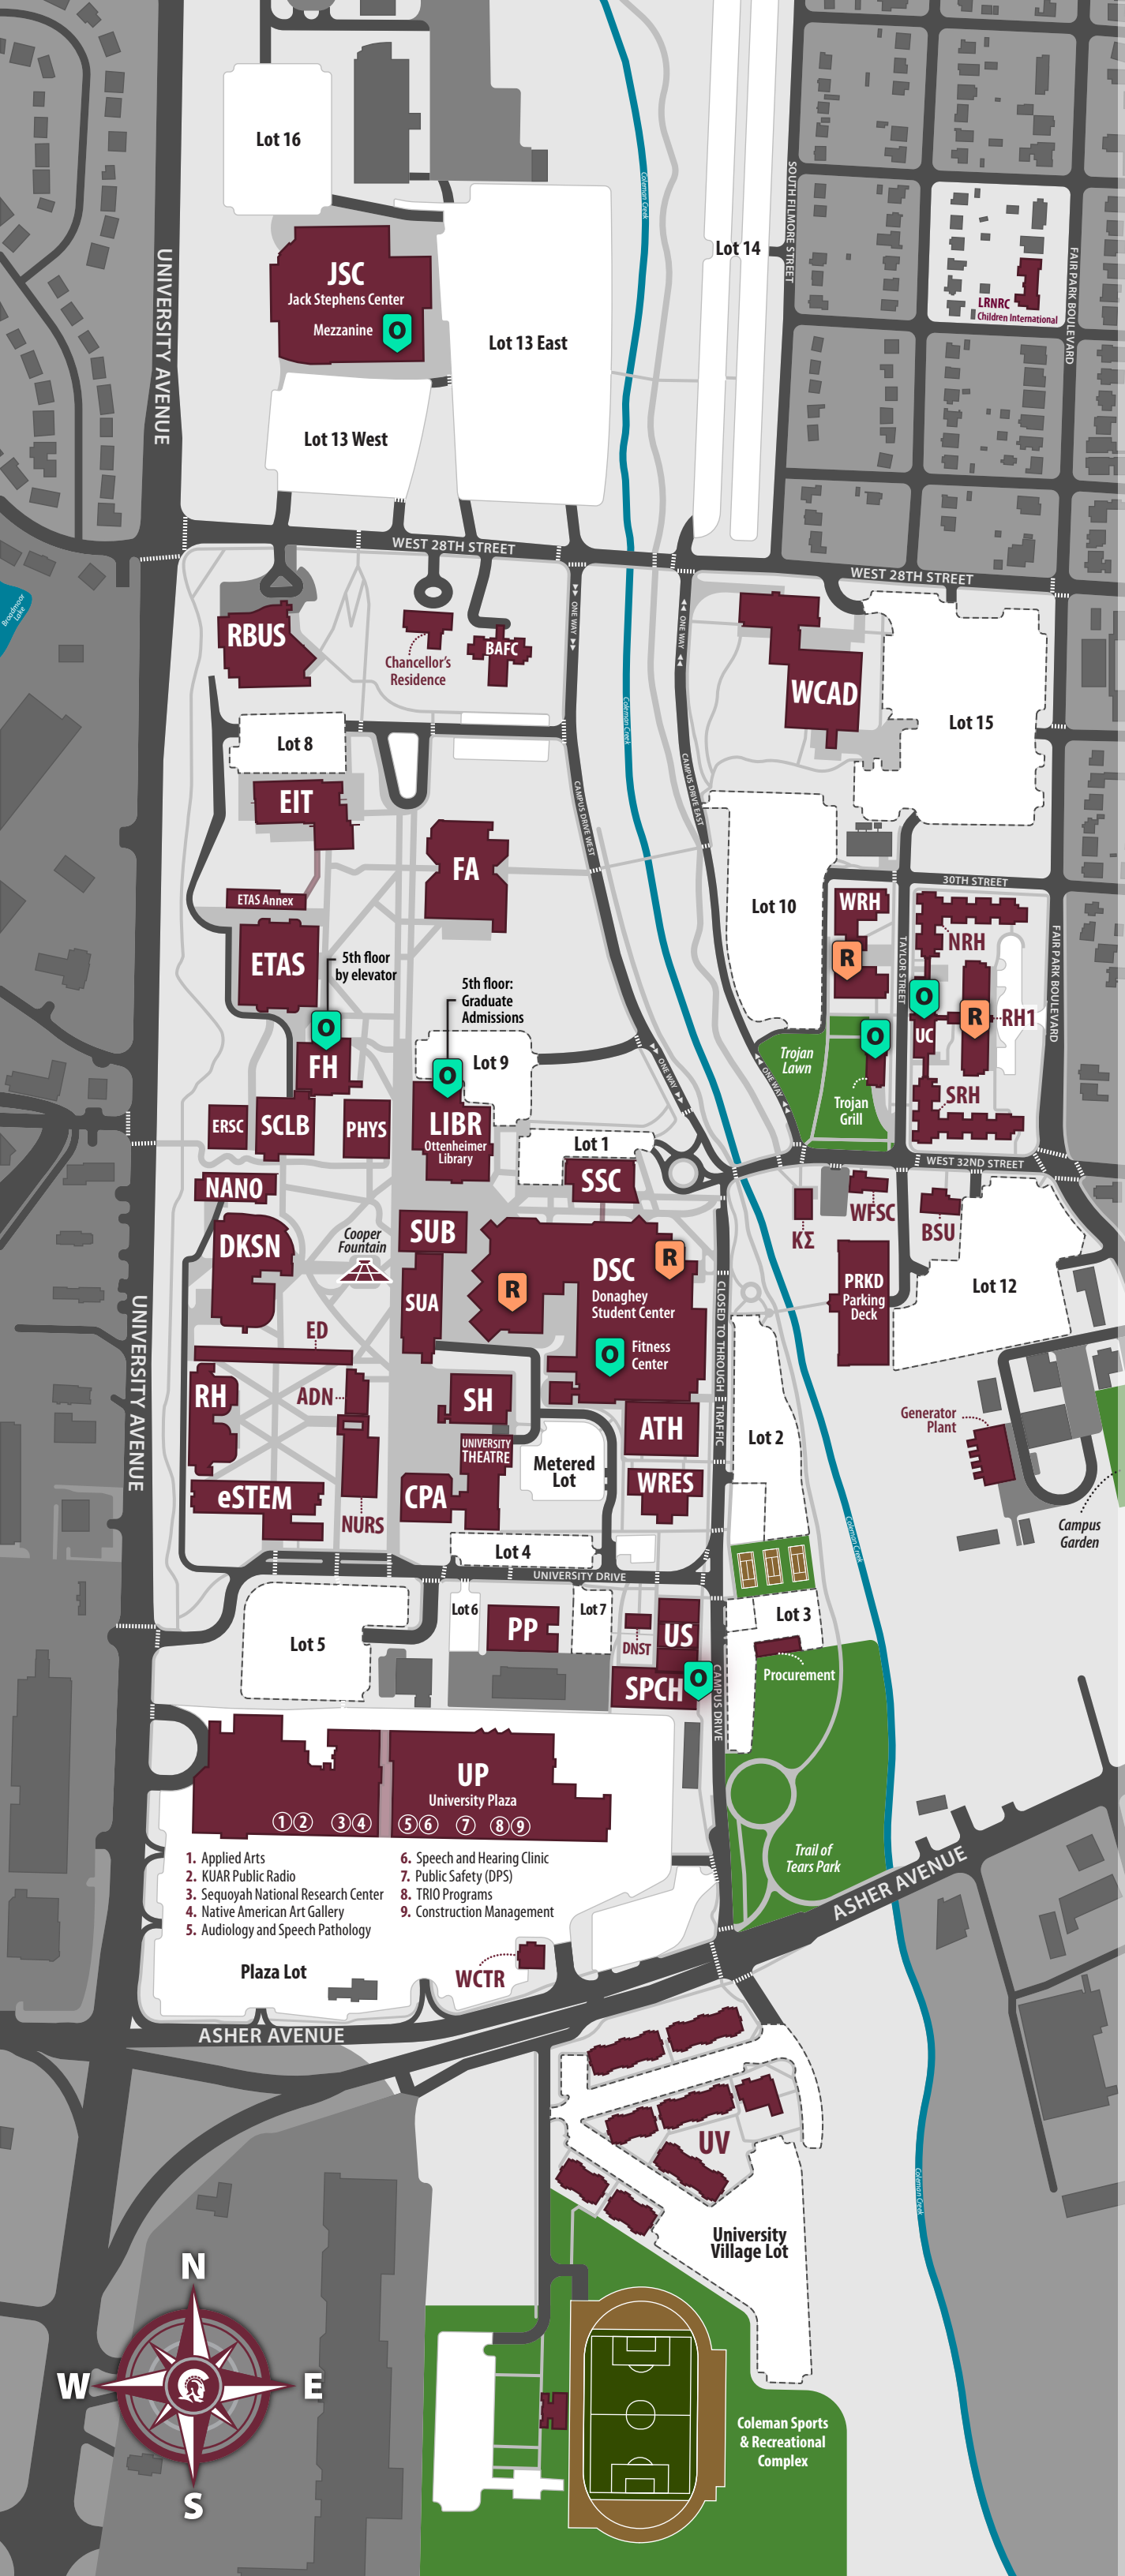

SINGLE STALL RESTROOM MAP

LEGEND

SINGLE STALL RESTROOMS

Open Access Single Stall Restrooms

DSC	Donaghey Student Center - Fitness Center	
FH	Fribourgh Hall - 5th floor by elevator	
JSC	Jack Stephens Center - Mezzanine	♿
LIBR	Ottenheimer Library	♿
SPCH	Speech Building - 1st floor, across the hall from the McNair Program office (SPCH 120)	♿
UC	University Commons	♿
N/A	Trojan Grill	♿

Restricted Access Single Stall Restrooms

DSC	Donaghey Student Center - Cafeteria	♿
	Donaghey Student Center - Health Services	♿
RH1	East Residence Hall	♿
WRH	West Residence Hall	

♿ Accessible

CAMPUS BUILDINGS

1. Applied Arts
2. KUAR Public Radio
3. Sequoyah National Research Center
4. Native American Art Gallery
5. Audiology and Speech Pathology
6. Speech and Hearing Clinic
7. Public Safety (DPS)
8. TRIO Programs
9. Construction Management